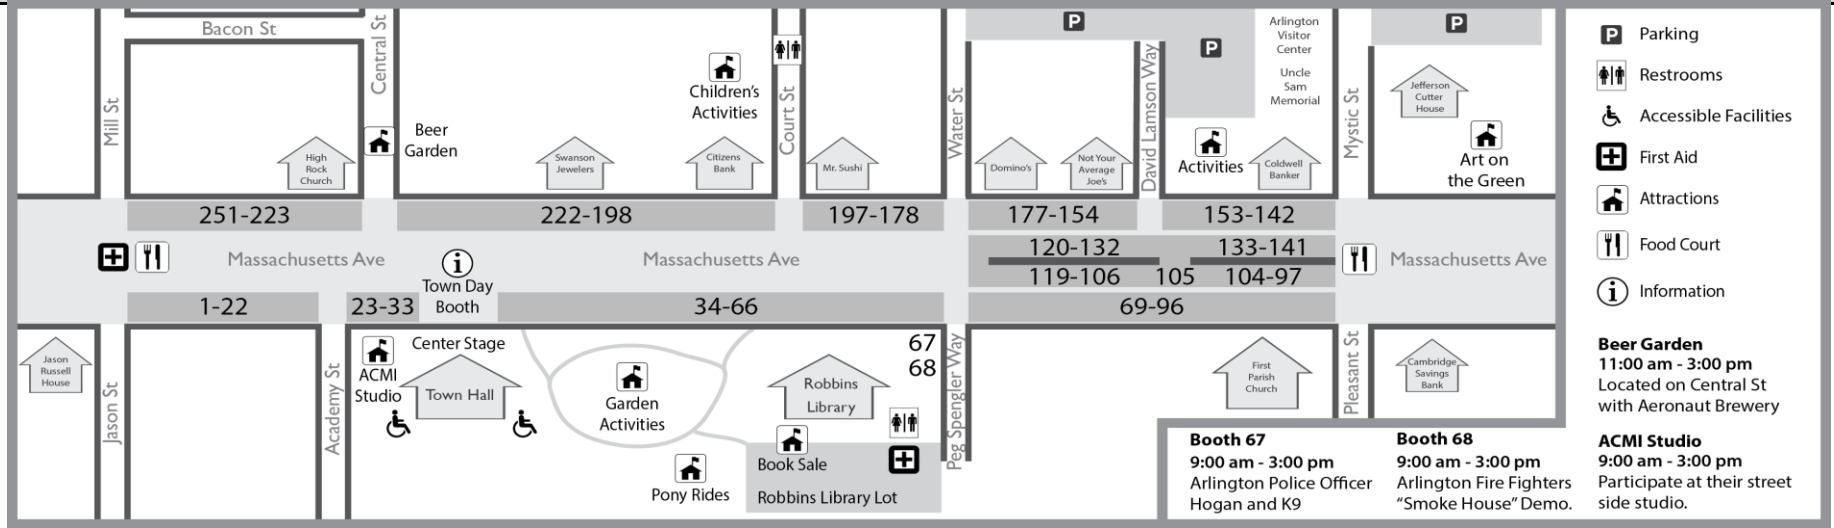

ARLINGTON TOWN DAY MAP 2017

155	8 Martial Arts For Health, Inc.	45	Arlington Children's Theatre	212	Arlington High School Varsity Girls Soccer Team	183	ArtLounge Arlington Granolabowl Café
194	ABC Family Chiropractic and Wellness	56	Arlington Chiropractic	73	Arlington Historical Society	129	Audiology and Hearing Solutions, Inc.
95	* Acitron Cocina Mexicana	19	Arlington Commission on Disability	72	Arlington Historic District Commission	108	Barrett Sotheby's International Realty
B.G.	Aeronaut Brewing Co. (Beer Garden on Central St)	20	Arlington Commission on Disability #2	21	Arlington Home Rehabilitation Program	78	Belmont Orthodontics and Pediatric Dentistry
6	AFC Urgent Care	187	Arlington Community Education	251	* Arlington House of Pizza	94	* Bistro Duet
4	* All Star Concessions, Inc.	24	Arlington Community Media Inc	115	Arlington Human Rights Commission	230	Bittersweet Herb Farm
191	Alton Street Dance	26	Arlington Council on Aging	52	Arlington Land Trust	141	Body & Brain Yoga & Tai Chi
172	Alzheimer's Association	224	Arlington Cultural Council / Arl. Comm Arts & Culture	70	Arlington Libraries Foundation	178	Bowes Real Estate
30	American Alarm and Communications Inc.	74	Arlington Democratic Town Committee	234	Arlington Orthodontics	32	Boy Scouts / Cub Scouts Troop #306 and #313
18	Arlington Chronic Pain Association	238	Arlington Dog Owners Group (A-Dog)	235	Arlington Pediatric Dental	250	* Brendans Concession
81	Amy's Salon	176	Arlington Education Association	67	Arlington Police Department	213	Brianna Dawes Photography
231	Andrew Brody	59	Arlington Education Foundation	66	Arlington Police Department #2	44	Brianna's Handmade Soap
143	* Andrina's Pizzeria	196	Arlington Emergency Management	174	Arlington Public Schools Green Teams	131	Brian Stricker Photography
105	* Anna's Fried Dough	197	Arlington Emergency Management #2	208	Arlington Recreation Department	28	Brightview Arlington
163	Anna's Gifts	7	Arlington Family Connection	15	Arlington Recycling Committee	181	Brookline Bank
37	Arlington Advocate	68	Arlington Fire Department	236	Arlington Republican Town Committee	232	Butternut
147	Arlington Belmont Crew	58	Arlington Food Pantry	25	Arlington Seniors Association, Inc.	34	Cambridge Savings Bank (Booth# 34-35 and 75)
64	Arlington Bicycle Advisory Committee (ABAC)	22	Arlington Friends of the Drama	209	Arlington Soap Box Deby	198	Capone Carpet Cleaning
205	Arlington Boys & Girls Club	184	Arlington Girl Scouts	223	* Arlington Sons of Italy	216	Carla Noble
206	Arlington Boys & Girls Club #2	190	Arlington High School Football Team	65	Arlington Teosinte Sister City Project	192	Century 21 Adams
200	Arlington Catholic High School	93	Arlington High School Girls Volleyball Team	156	Arlington Tree Committee	202	Citizens Bank
11	Arlington Center for the Arts	182	Arlington High School Ultimate	60	Arlington Youth Counseling	48	CJS Creations
179	Arlington Chamber of Commerce	31	Arlington High School Varsity Cheerleaders	61	Arlington Youth Health & Safety Coalition	10	Classic Kitchen and Bath Design