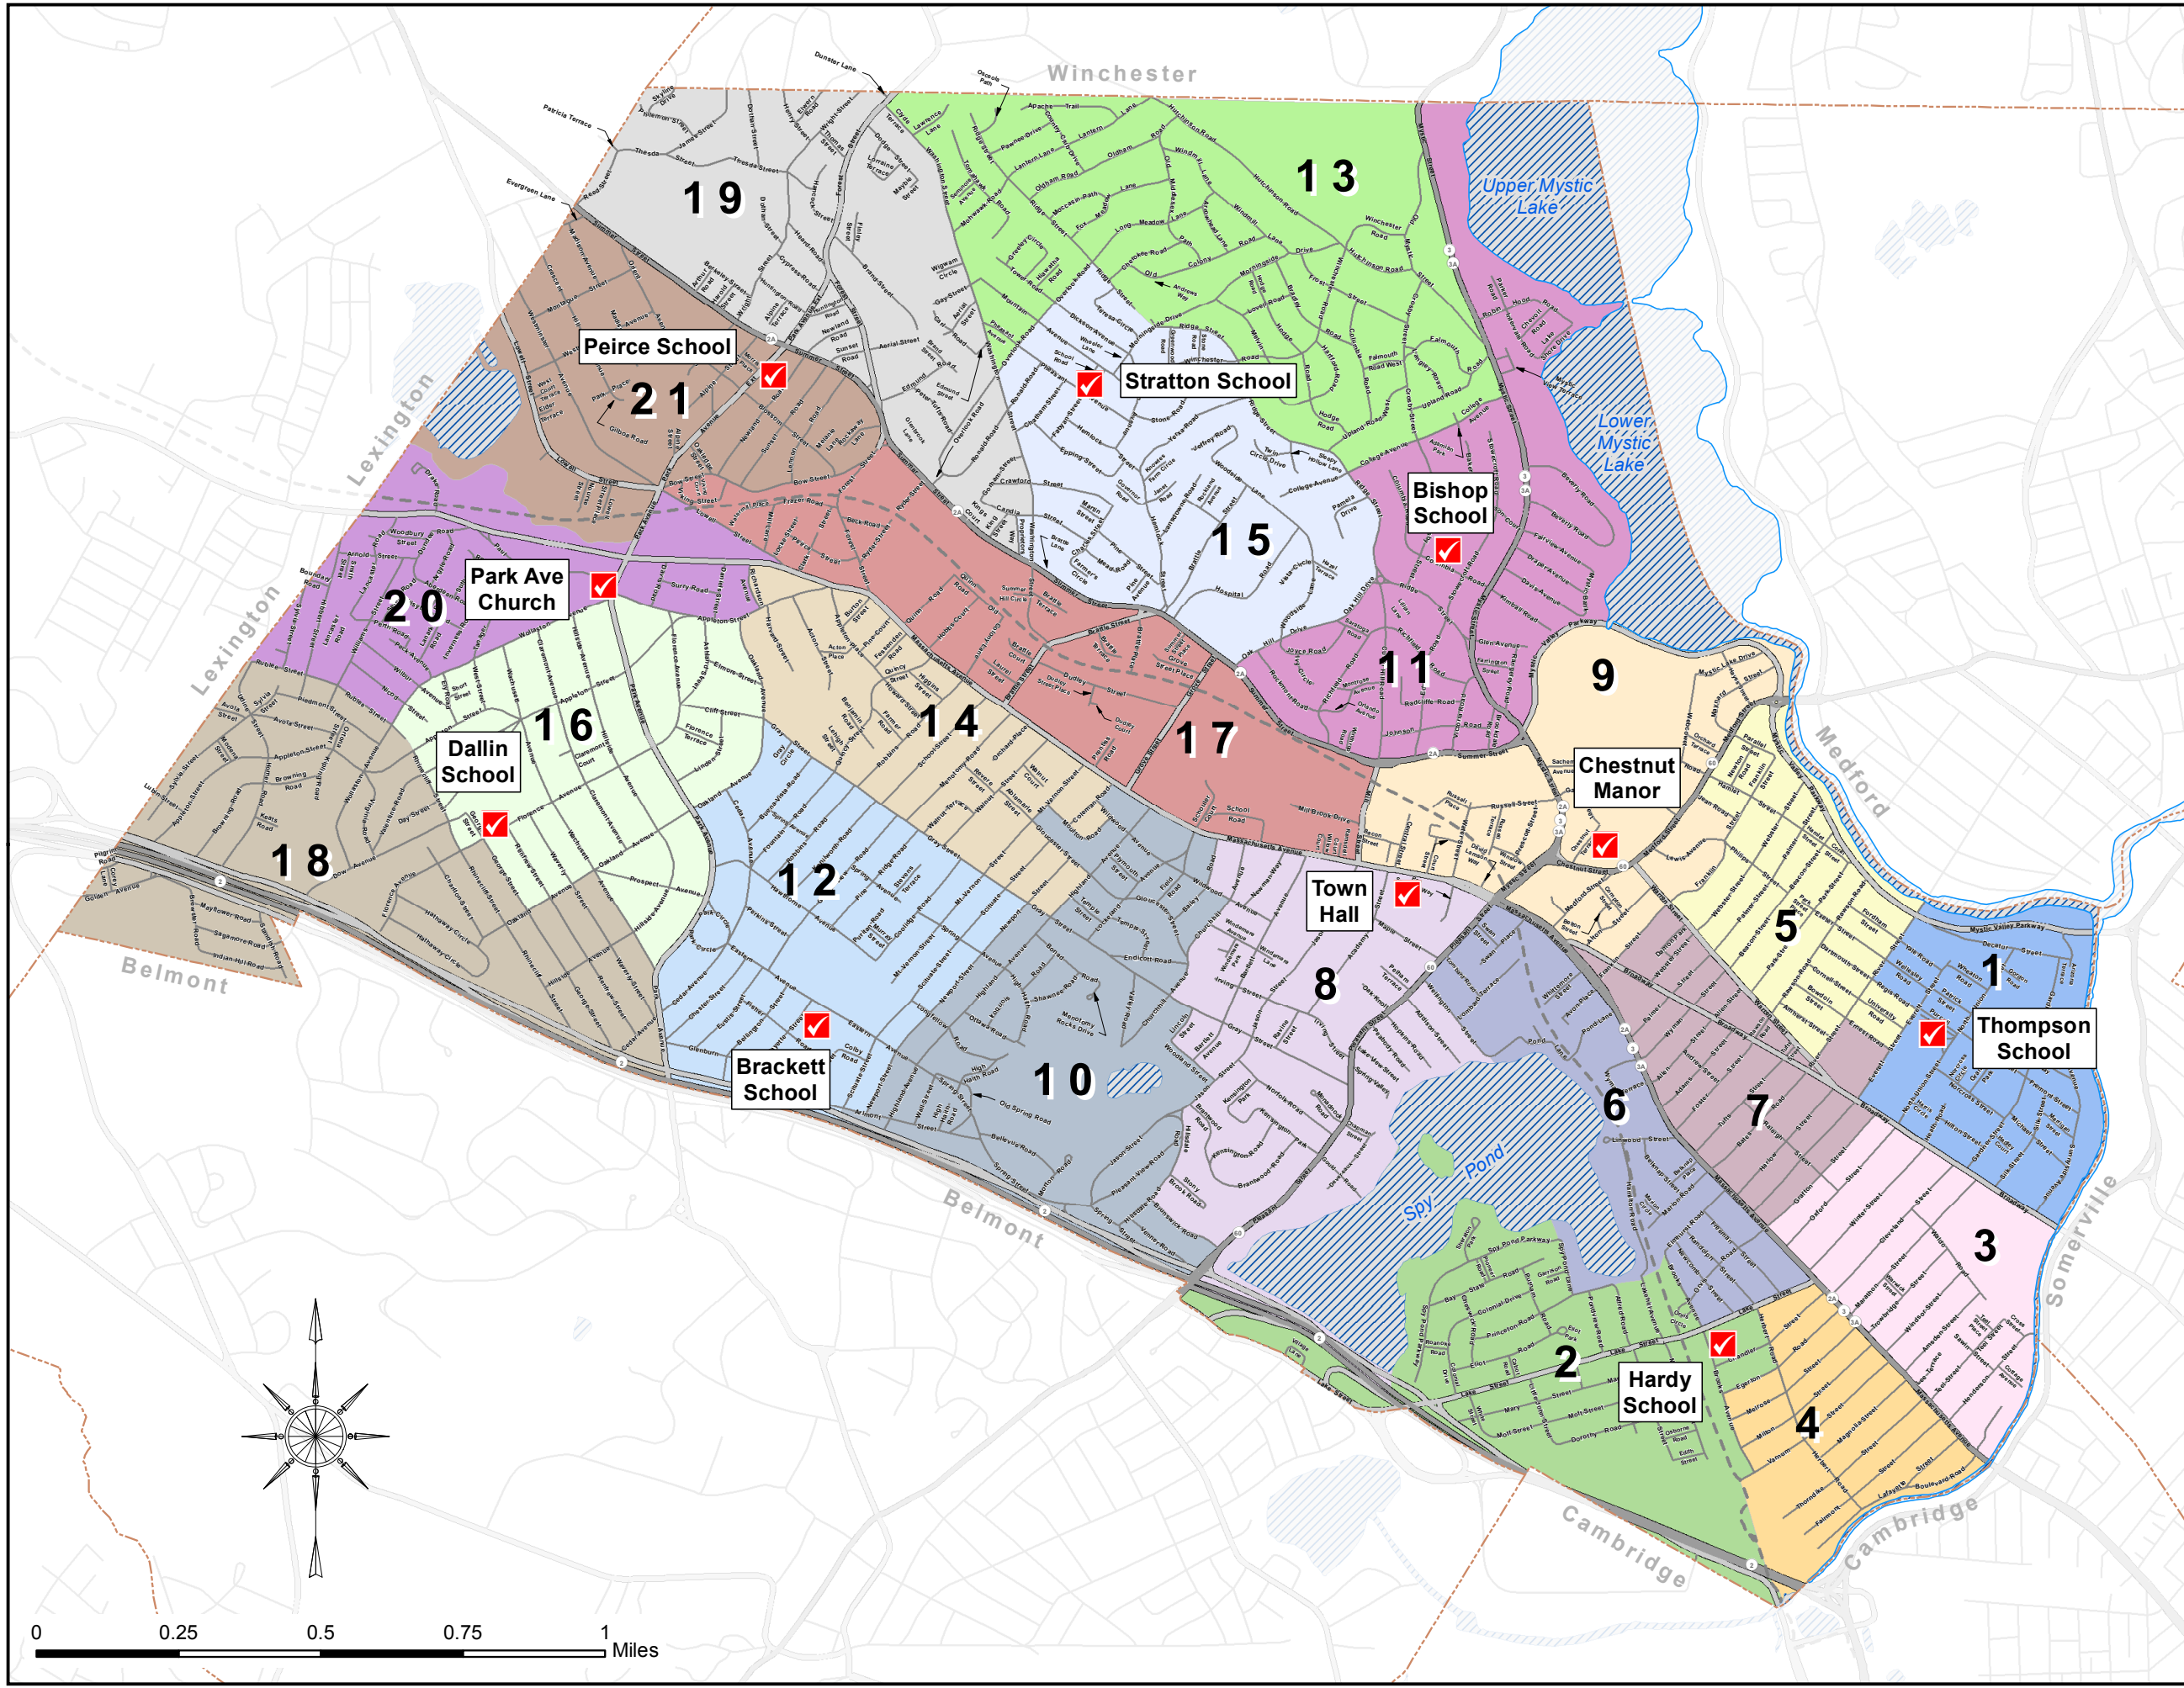

# Polling Locations 2013

Town of  
Arlington, MA

 Polling Location

Precinct	Polling Place	Address and Entrance
1	Thompson School	187 Everett Street (Entrance on Everett Street and North Union Street)
2	Hardy School	52 Lake Street (Entrance on Brooks Avenue)
3	Thompson School	187 Everett Street (Entrance on Everett Street and North Union Street)
4	Hardy School	52 Lake Street (Entrance on Brooks Avenue)
5	Thompson School	187 Everett Street (Entrance on Everett Street and North Union Street)
6	Hardy School	52 Lake Street (Entrance on Brooks Avenue)
7	Chestnut Manor	54 Medford Street (Entrance on Chestnut Terrace)
8	Town Hall	730 Massachusetts Avenue (Near Robbins Library)
9	Chestnut Manor	54 Medford Street (Entrance on Chestnut Terrace)
10	Town Hall	730 Massachusetts Avenue (Near Robbins Library)
11	Bishop School	25 Columbia Road (Entrance on Stowcroft Road)
12	Brackett School	66 Eastern Avenue (Left at Water Tower at top of Park Avenue)
13	Stratton School	180 Mountain Avenue (Near Overlook Road)
14	Brackett School	66 Eastern Avenue (Left at Water Tower at top of Park Avenue)
15	Stratton School	180 Mountain Avenue (Near Overlook Road)
16	Dallin School	185 Florence Avenue (Entrance on Florence Avenue)
17	Stratton School	180 Mountain Avenue (Near Overlook Road)
18	Dallin School	185 Florence Avenue (Entrance on Florence Avenue)
19	Peirce School	85 Park Avenue Extension (Entrance on Newland Road)
20	Park Avenue Congregational Church	50 Paul Revere Road (Park Avenue & Wollaston Avenue)
21	Peirce School	85 Park Avenue Extension (Entrance on Newland Road)

Boundaries effective December 31, 2011 and derived from a map provided by William F. Galvin, Census Liason.

Map created by the Arlington GIS Office last revised: 9/25/2013.