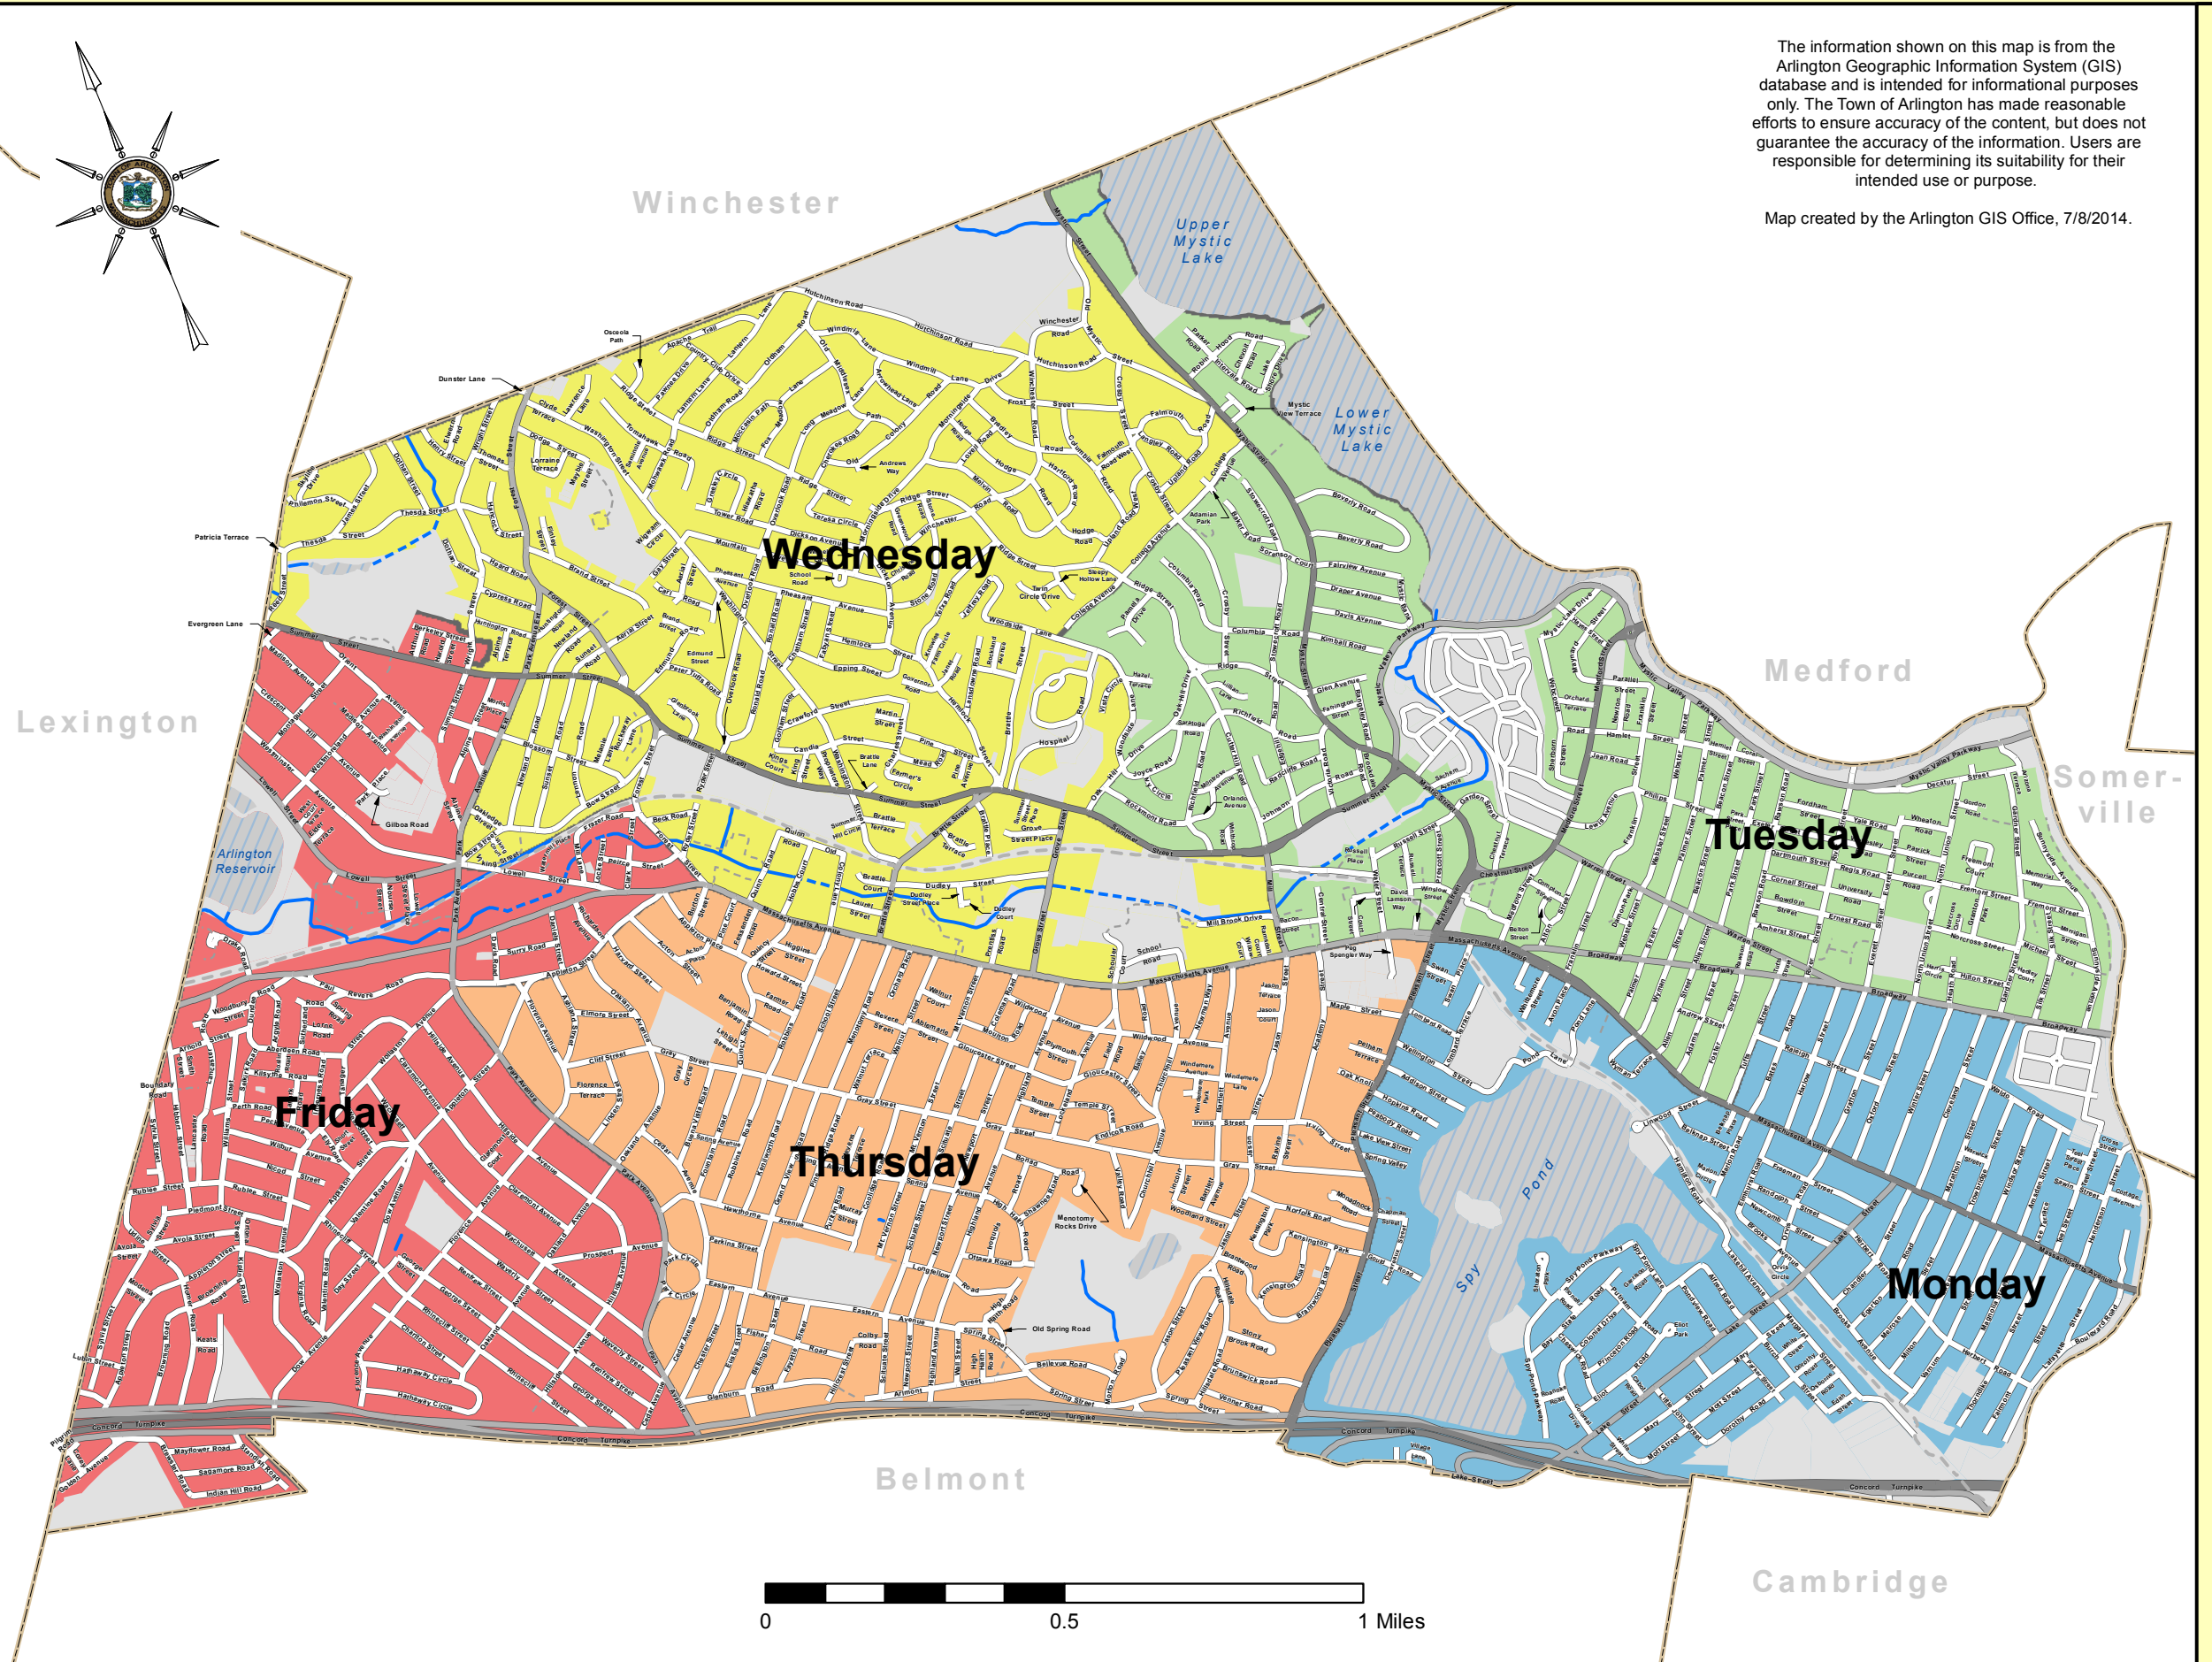

Trash & Recycling

of the Town of Arlington, MA

LEGEND

Pick-Up Day

- Monday
- Tuesday
- Wednesday
- Thursday
- Friday
- Park / Open Space
- Brook / Stream (surface)
- Brook / Stream (subsurface)
- Water Body
- Highway
- Major Road
- Public / Private Road
- Private Drive
- Minuteman Bikeway
- Town Boundary

The information shown on this map is from the Arlington Geographic Information System (GIS) database and is intended for informational purposes only. The Town of Arlington has made reasonable efforts to ensure accuracy of the content, but does not guarantee the accuracy of the information. Users are responsible for determining its suitability for their intended use or purpose.

Map created by the Arlington GIS Office, 7/8/2014.

For a more detailed map, visit the Town of Arlington website: www.arlingtonma.gov/maps or poster sized maps are available at Town Hall.