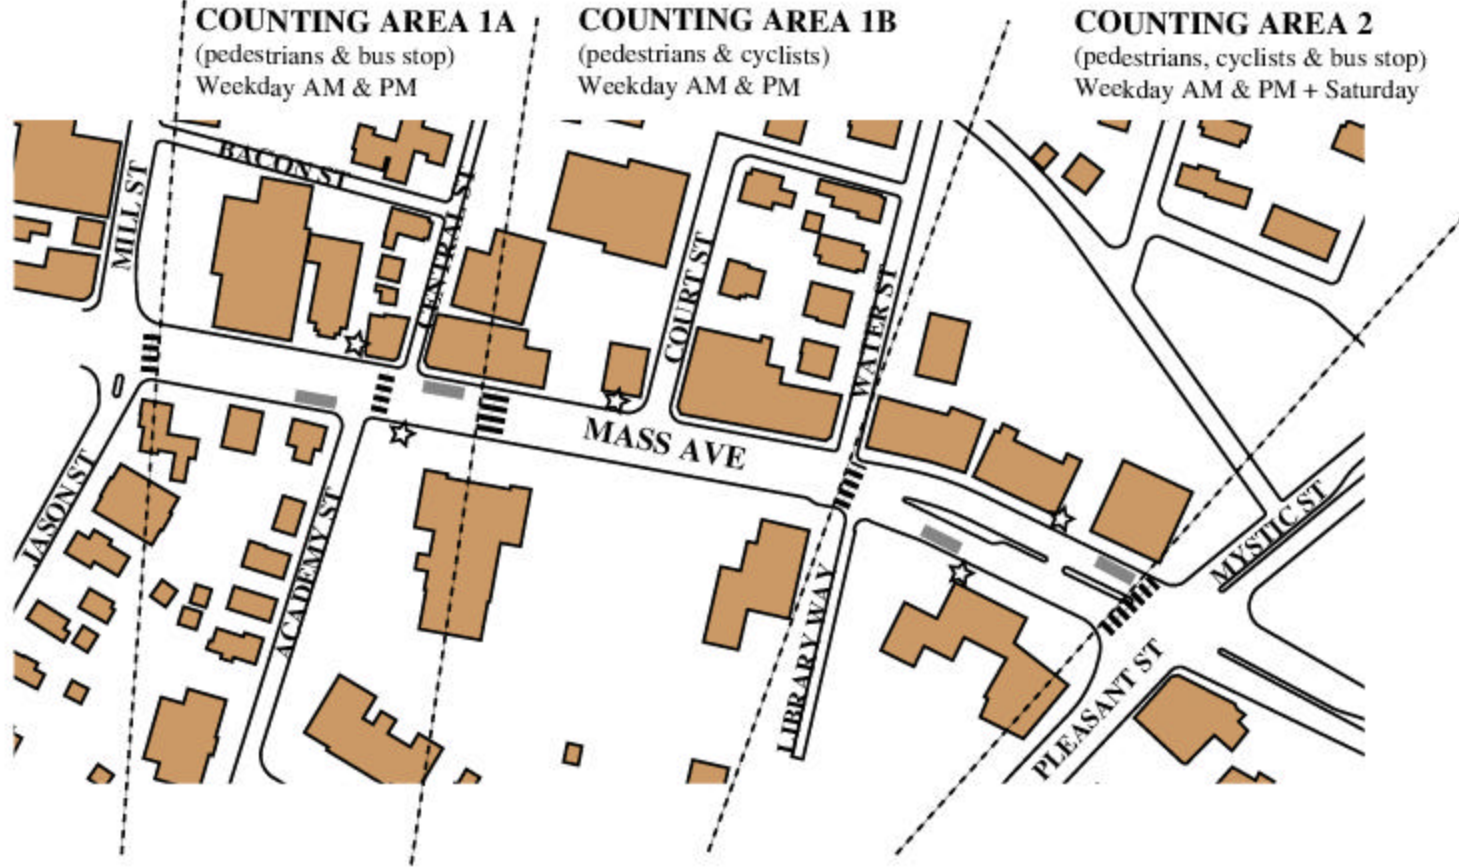

MASS AVE COUNTING AREAS

COUNTING AREA 1A
(pedestrians & bus stop)
Weekday AM & PM

COUNTING AREA 1B
(pedestrians & cyclists)
Weekday AM & PM

COUNTING AREA 2
(pedestrians, cyclists & bus stop)
Weekday AM & PM + Saturday

☆ good places to stand