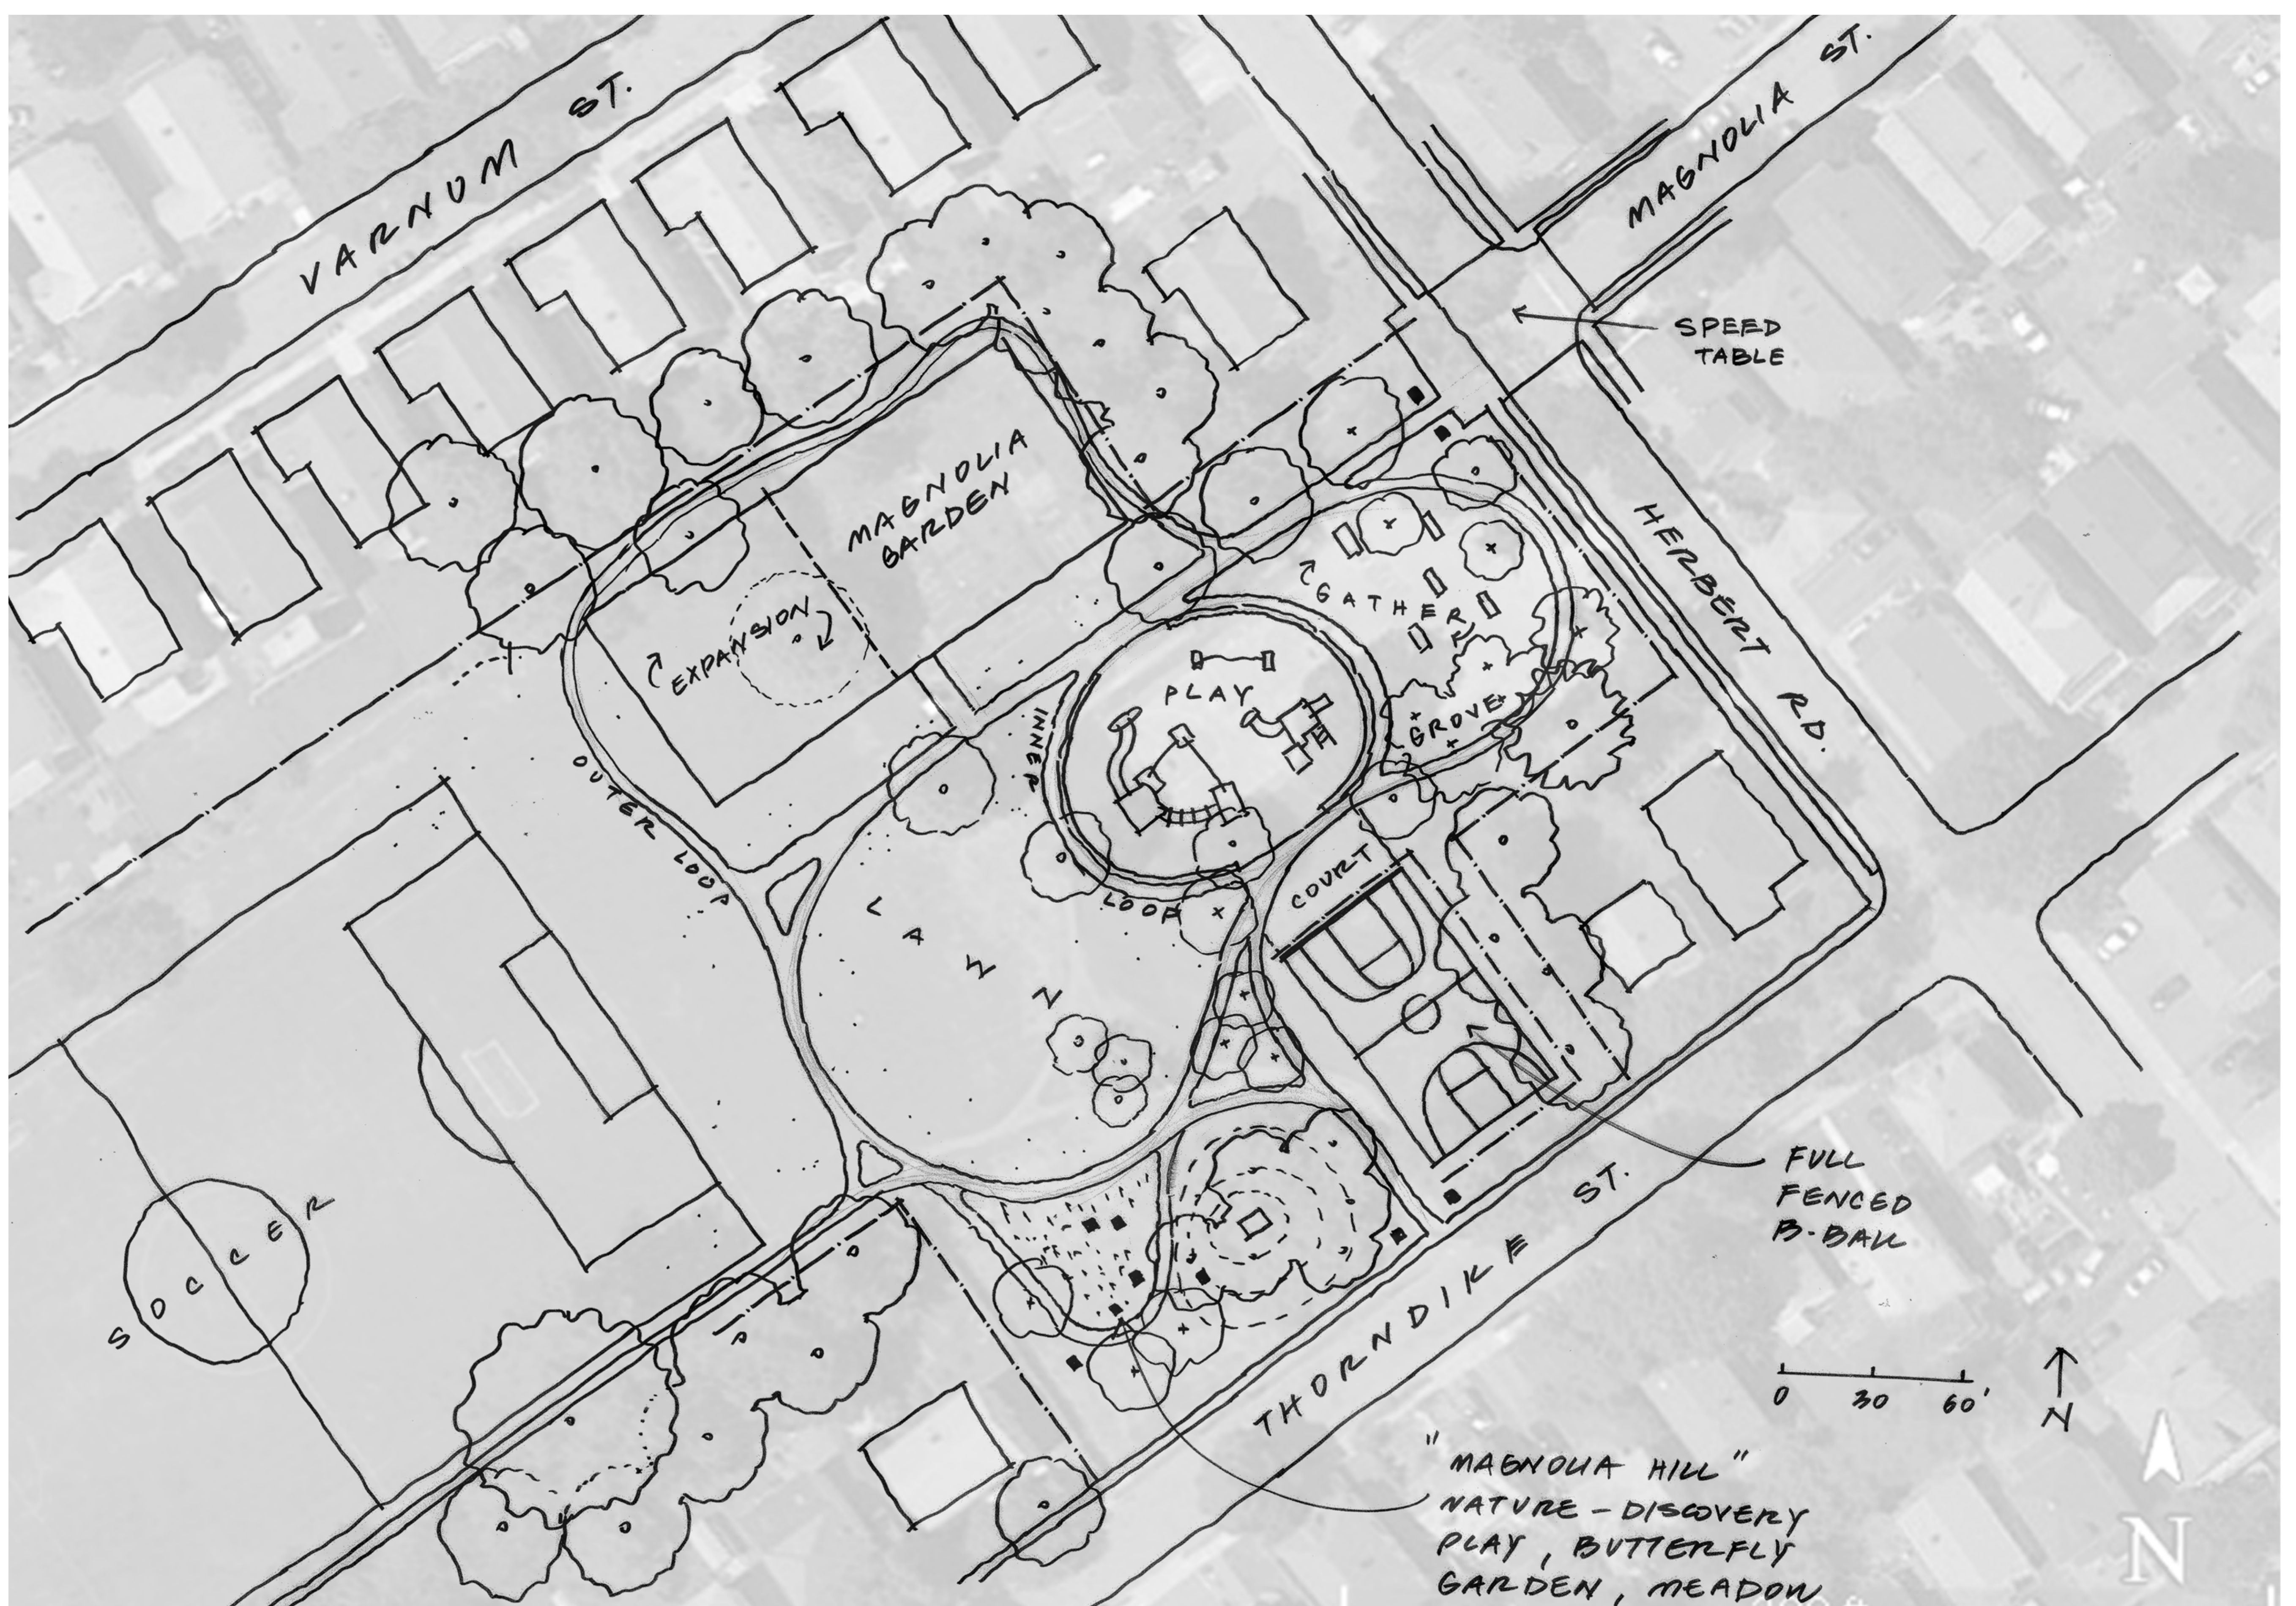

Magnolia Park - Concept Design

HEDLUND DESIGN GROUP

hord | coplan | macht

A.

- expanded garden in current location
- central gathering place w/ shade structure
- half-court basketball closer to street
- playground to south
- nature play at hill
- water play bioretention

B.

- expanded garden in current location
- gathering at entrance
- full-court basketball to south
- playground at center
- tricycle and bicycle loops
- central flexible lawn space - "theater in green"

Magnolia Park - Concept Design

HEDLUND DESIGN GROUP

hord | coplan | macht

C.

- expanded garden at center
- central gathering space/deck
- full-court basketball to north
- bio-retention as play element
- playground to south
- nature discovery play and meadow