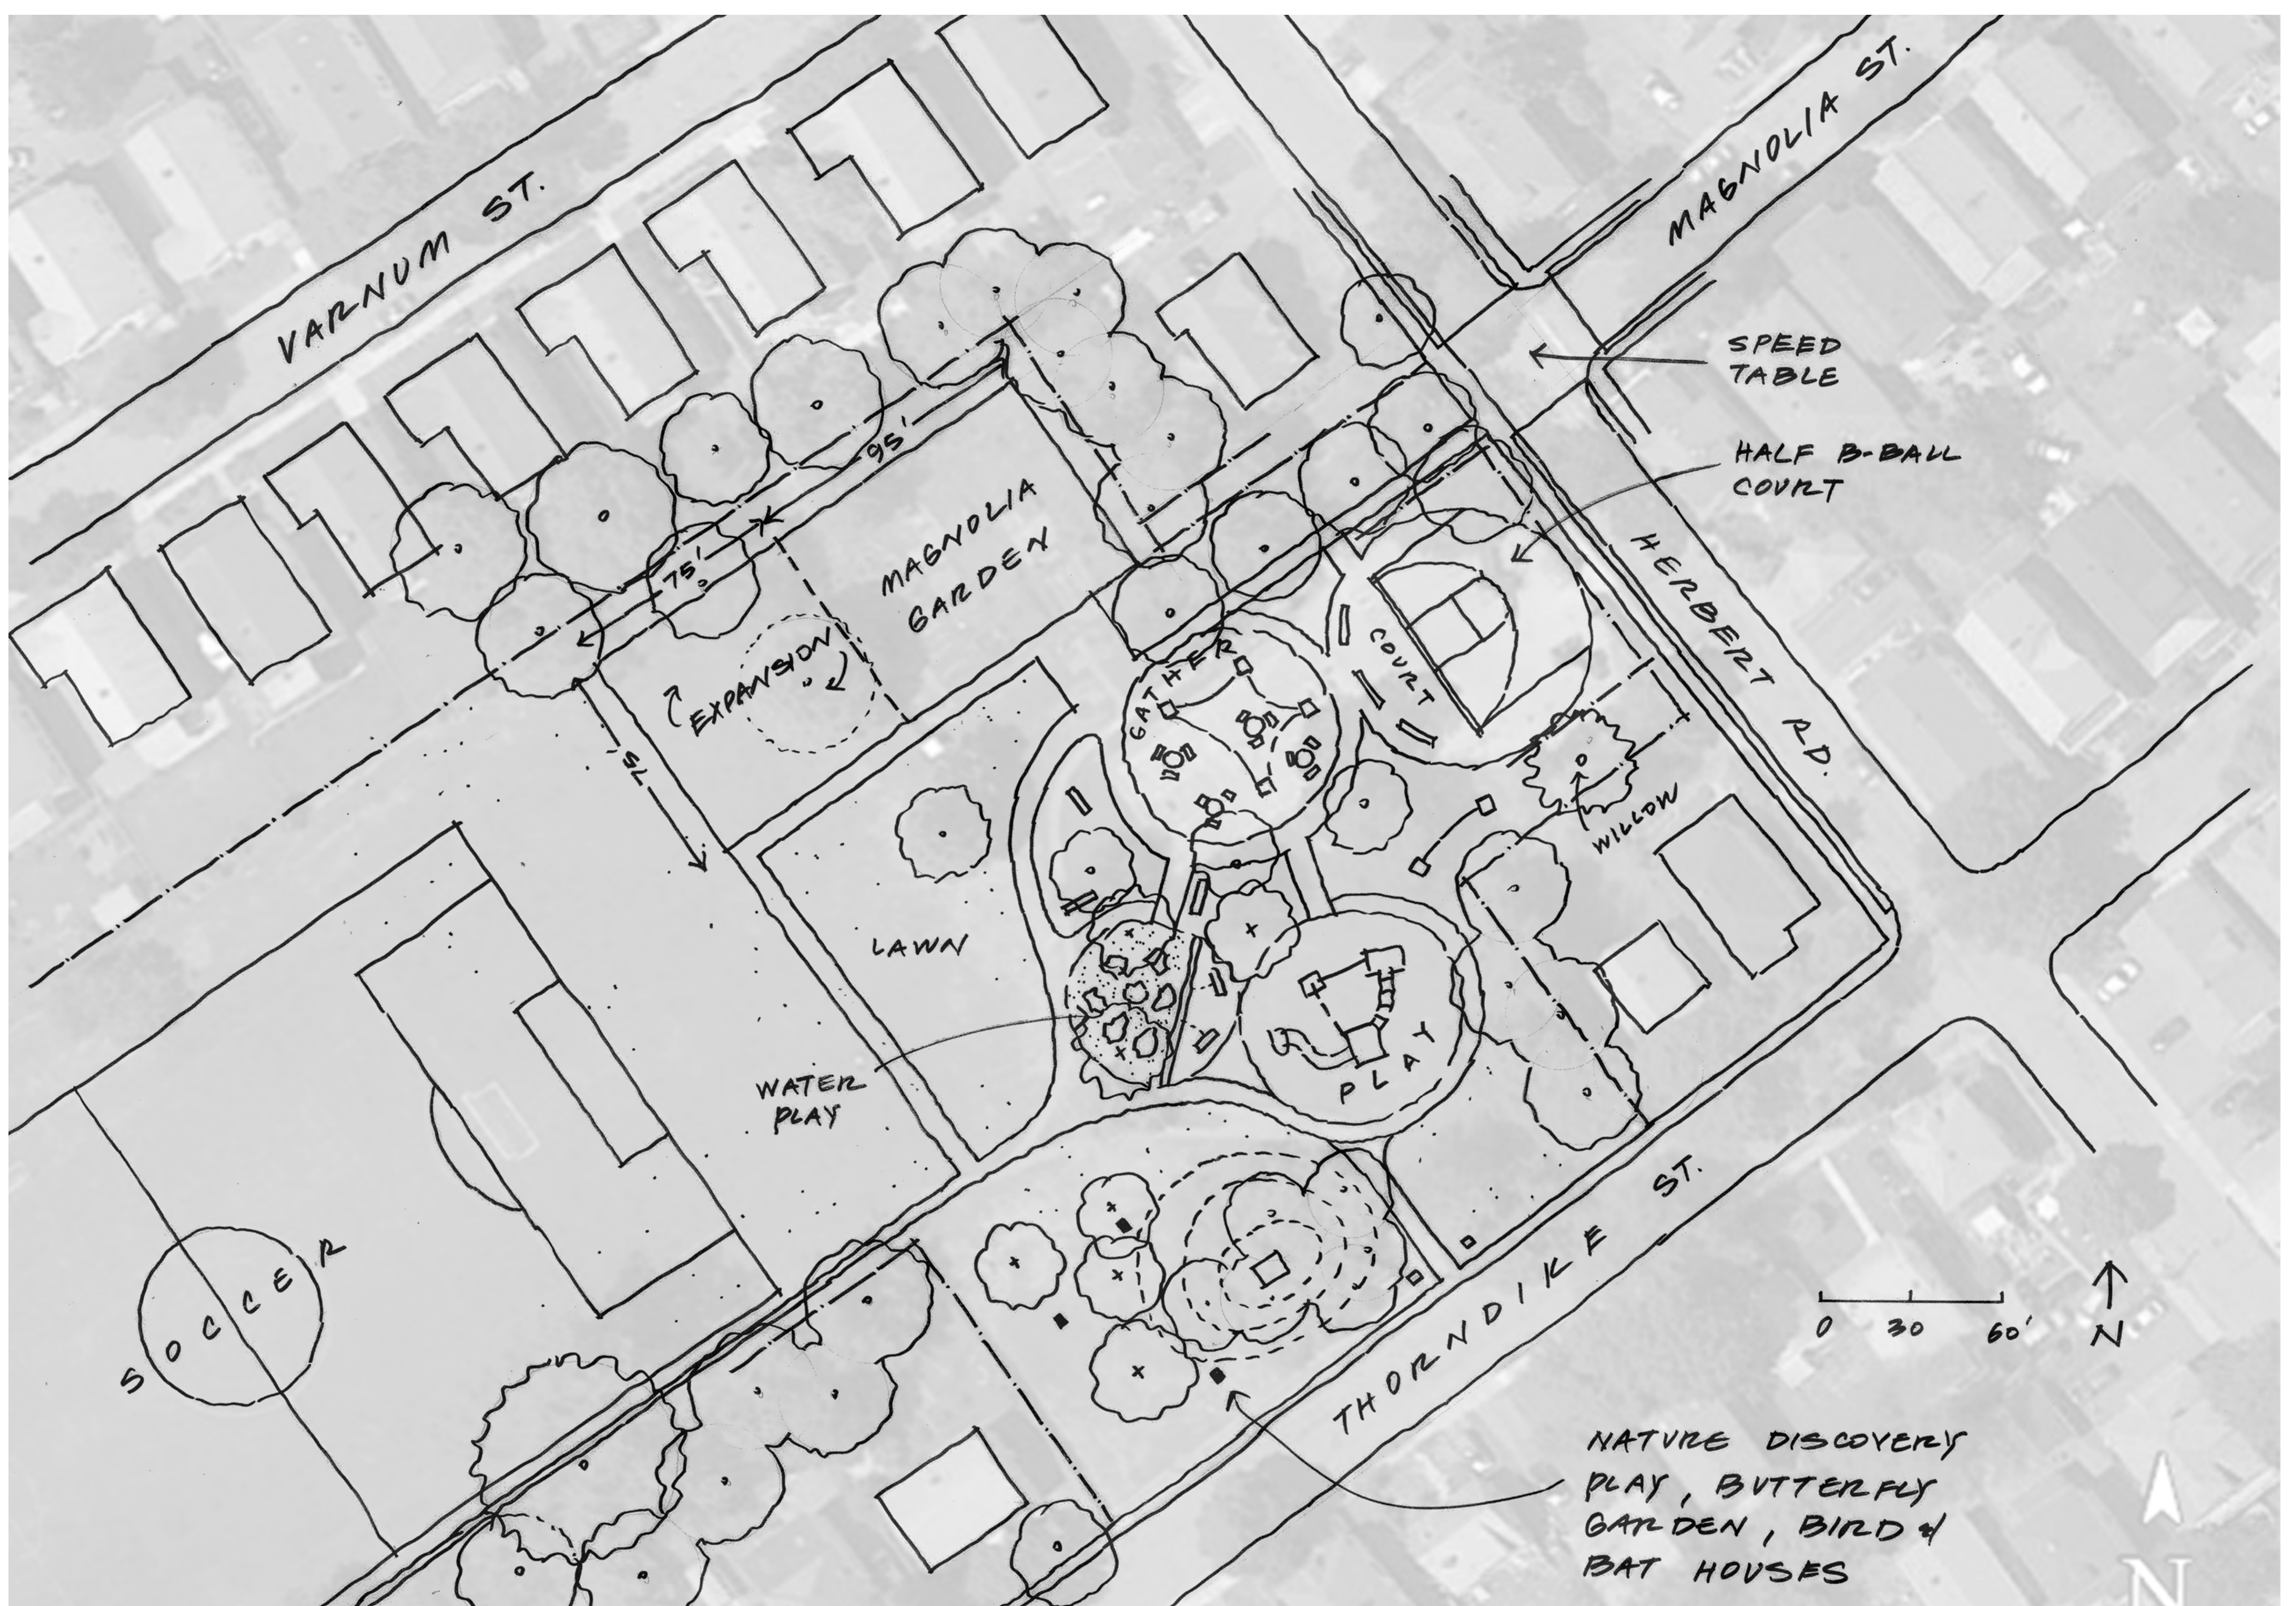

Magnolia Park - Concept Design

HEDLUND DESIGN GROUP

hord | coplan | macht

A.

- expanded garden in current location
- central gathering place w/ shade structure
- half-court basketball closer to street
- playground to south
- nature play at hill
- water play bioretention

B.

- expanded garden in current location
- gathering at entrance
- full-court basketball to south
- playground at center
- tricycle and bicycle loops
- central flexible lawn space - "theater in green"

Magnolia Park - Concept Design

HEDLUND DESIGN GROUP

hord | coplan | macht

C.

- expanded garden at center
- central gathering space/deck
- full-court basketball to north
- bio-retention as play element
- playground to south
- nature discovery play and meadow