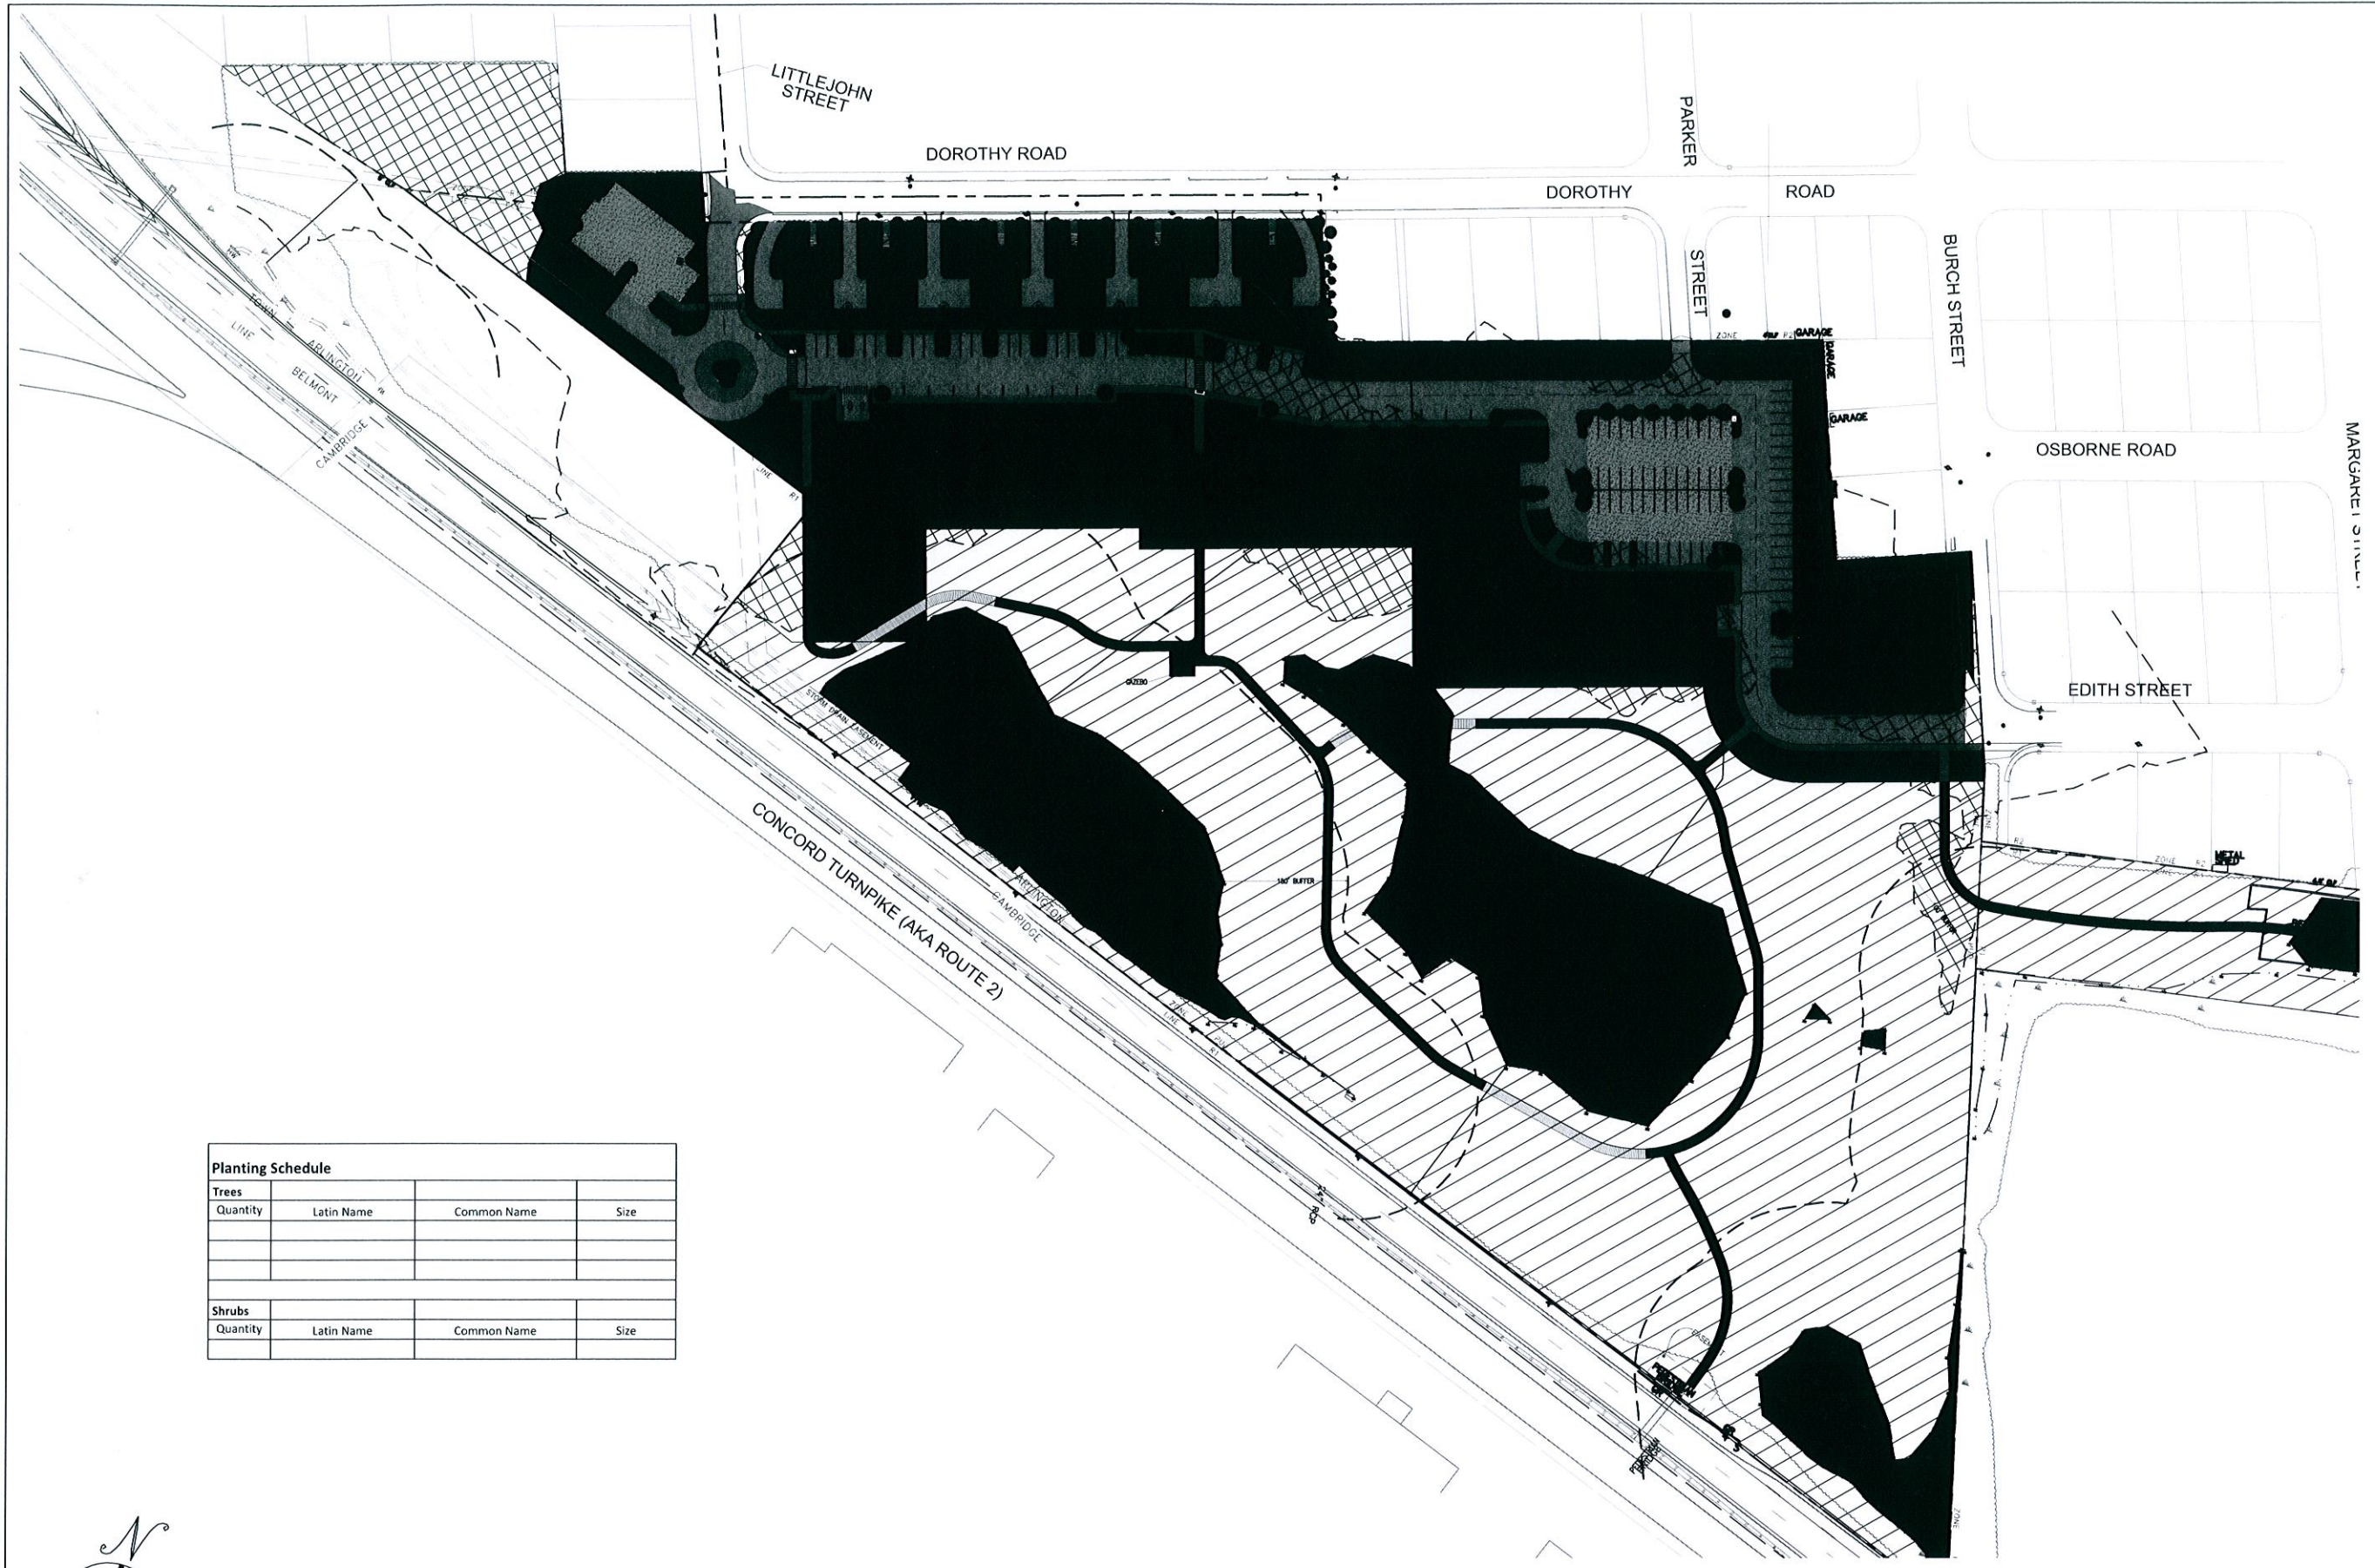

OAK TREE DEVELOPMENT
THORNDIKE PLACE
DOROTHY ROAD ARLINGTON, MA

PROJECT NUMBER:
615-0012

REV	DATE	DRAWN	CHECKED	RELEASE LEVEL
1	02/24/15	DA	DA	CLIENT SUBMISSION

C-5
LANDSCAPING PLAN

Planting Schedule			
Trees			
Quantity	Latin Name	Common Name	Size
Shrubs			
Quantity	Latin Name	Common Name	Size

LANDSCAPING PLAN

SCALE: 1" = 60'