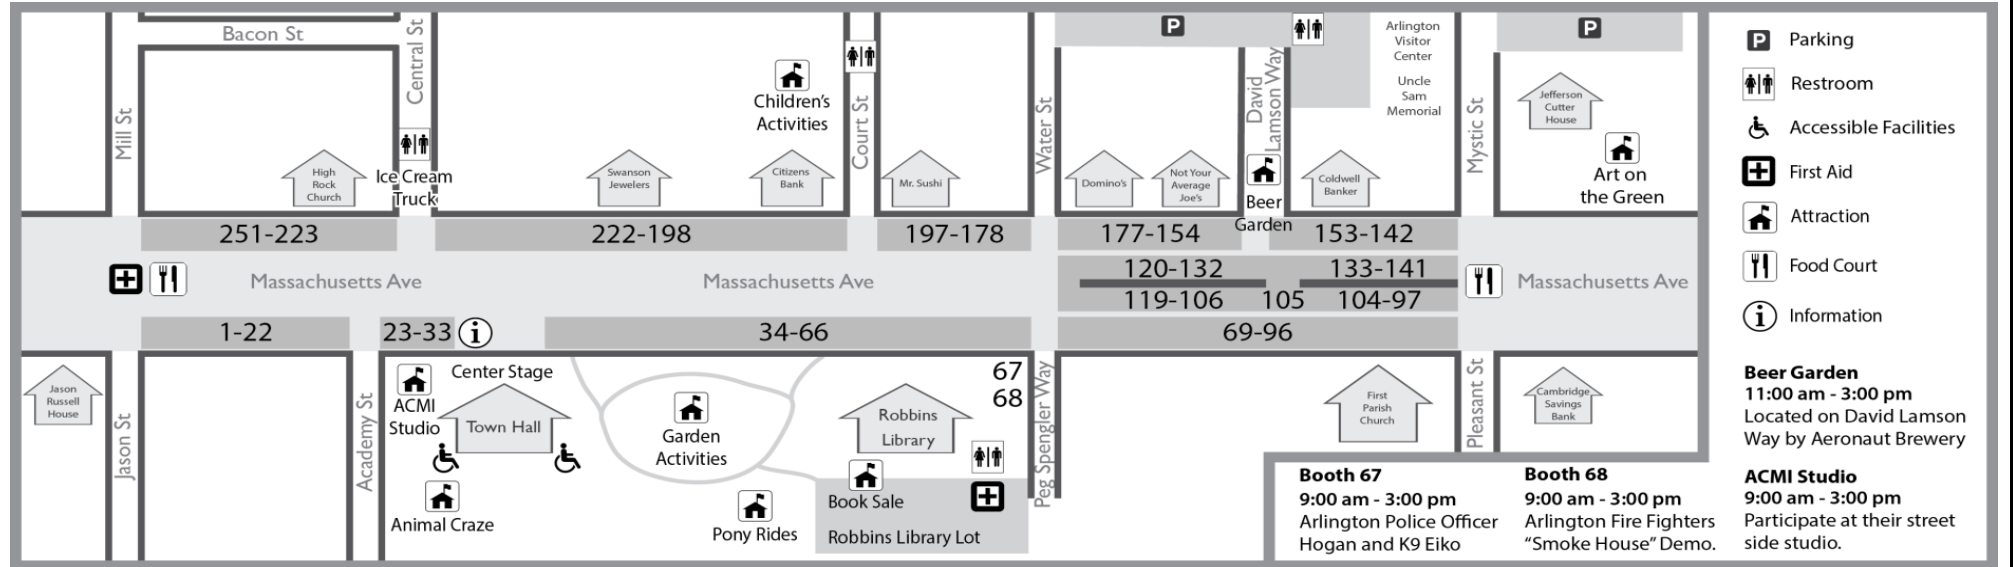

ARLINGTON TOWN DAY 2018 - BOOTH VENDOR LIST

64	ABAC Arlington Bicycle Advisory Committee	74	Arlington Democratic Town Committee	81	Arlington Soccer Club
43	ABC Family Chiropractic and Wellness	190	Arlington Department of Planning	65	Arlington Teosinte Sister City Project
136	Accessories Plus	59	Arlington Education Foundation	63	Arlington Transportation Advisory Committee
137	Accessories Plus #2	197	Arlington Emergency Management Agency	156	Arlington Tree Committee
94	Acitron Cocina Mexicana *	196	Arlington Emergency Management Agency #2	60	Arlington Youth Counseling Center
239	AFC Uregnt Care	7	Arlington Family Connection	61	Arlington Youth Health and Safety Coalition
72	AHDC/AHC	68	Arlington Fire Department	131	Arlington Youth Lacrosse
111	AHS Building Project	66	Arlington First Step	129	Audiology and Hearing Solution
40	AHS Football *	58	Arlington Food Pantry/Arlington EATS	165	Barbara Pixton Designs
32	AHS Performing Arts Parents Association	22	Arlington Friends of the Drama	225	Bay State Physical Therapy
152	American Alarm	113	Arlington Girl Scouts	182	Belmont Orthodontics
144	Andrinas Pizzeria *	82	Arlington Girl's Volleyball	178	Bowes Real Estate
105 & 106	Anna's Fried Dough *	218	Arlington High School Boys Hockey	249	Brendans Concessions #1 *
163	Anna's Gifts	212	Arlington High School Girls Soccer	93	Brendans Concessions #2 *
91	ArCS Cluster/Refugee and Immigration Ministry	135	Arlington High School Ultimate Club	179	Brookline Bank
230	Arlex Wealth Management	31	Arlington High School Varsity Cheer	232	Butternut *
37	Arlington Advocate	73	Arlington Historical Society	34	Cambridge Savings Bank #1
19	Arlington Area Chronic Support Group	250	Arlington House of Pizza *	35	Cambridge Savings Bank #2
147	Arlington Belmont Crew Team	79	Arlington Human Rights Commission	198	Capone Carpet Cleaning
204	Arlington Boys & Girls Club	229	Arlington Images	192	Century 21 Adams
205	Arlington Boys & Girls Club	52	Arlington Land Trust	169	Chatgeo.Photos
200	Arlington Catholic High School	70	Arlington Libraries Foundation	202	Citizens Bank
186	Arlington Center for the Arts	234	Arlington Orthodontics	47	CJS Creations
180	Arlington Chamber of Commerce	30	Arlington Patriots Day Parade	11	Classic Kitchen & Bath
203	Arlington Children's Theatre	235	Arlington Pediatric Dental	153	Coldwell Banker
56	Arlington Chiropractic	67	Arlington Police Department	159	Comfort Keepers, c/o: Dependable Care
188	Arlington Commission for Arts and Culture	187	Arlington Public Art	245	Compania Thalia
20	Arlington Commission on Disability	208	Arlington Recreation	184	Conservation Commission
21	Arlington Commission on Disability	16	Arlington Recycling Committee	26	Council on Aging
45	Arlington Community Education	236	Arlington Republican Town Committee	217	Coyote Impressions
24	Arlington Community Media Inc.	25	Arlington Seniors Association	185	Cub Scout Pack 313