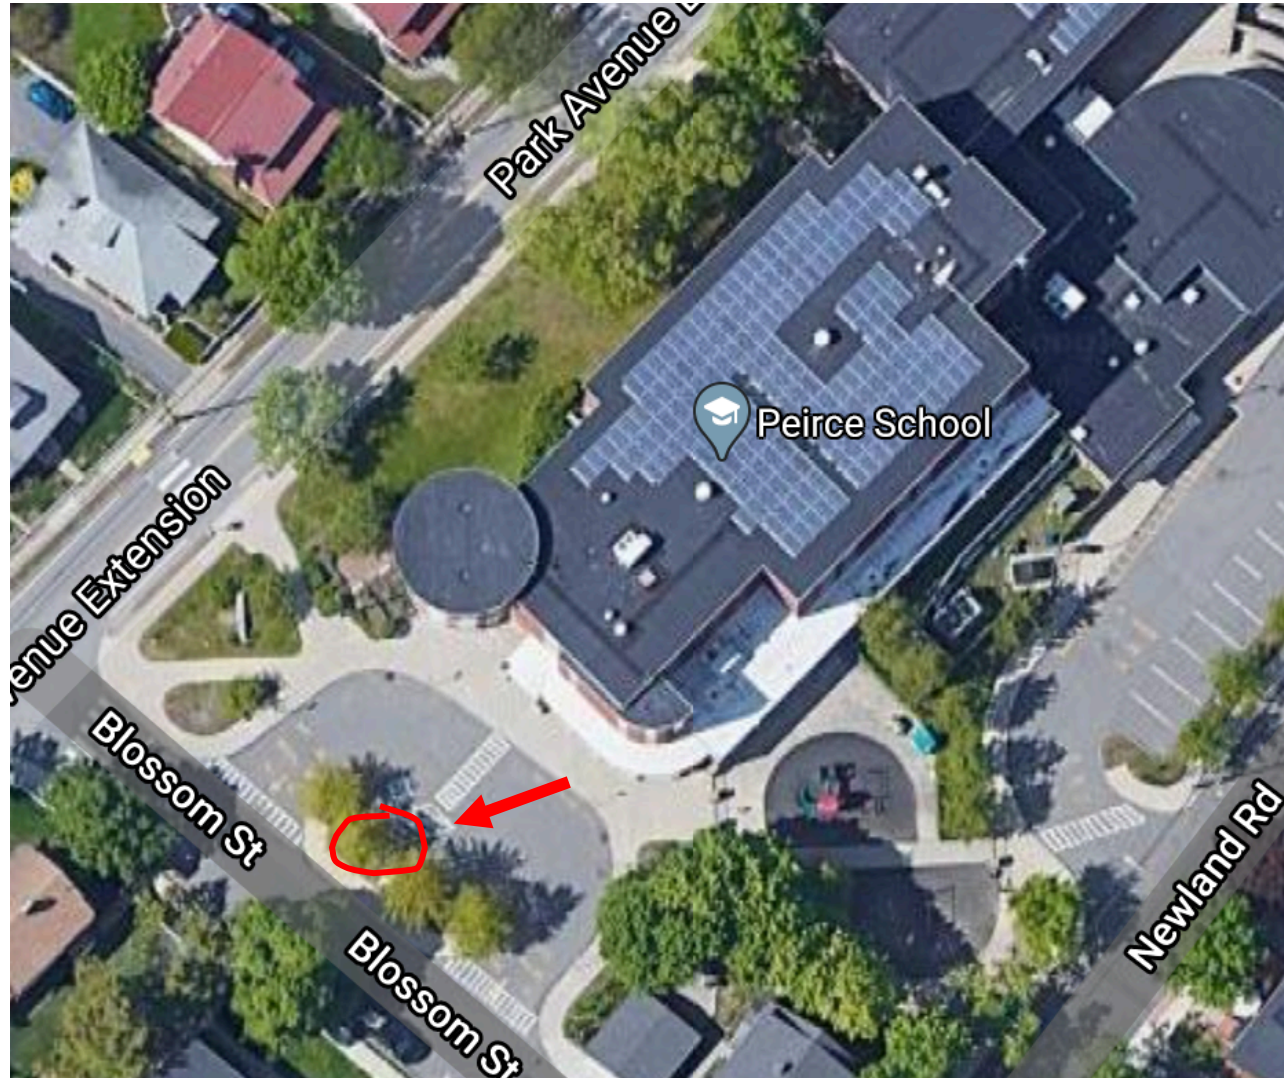

Bishop Elementary School: 25 Columbia Road
The textile bin is located off the school parking lot off Stowcroft Road

Brackett Elementary School: 66 Eastern Ave
Textile bins located behind the school off the staff parking lot (off Fayette Street)

Dallin Elementary School: 185 Florence Ave
Textile bin is located behind the school off the staff parking lot (off George Street)

Gibbs School: 41 Foster Street
The textile bin is located in the back of the school off Tufts Avenue

Hardy Elementary School: 52 Lake Street
The textile bin is located off the staff parking lot off Brooks Avenue

Ottoson Middle School: 63 Acton Street
The textile bin is located off the upper staff parking lot off Acton Street

Thompson Elementary School: 187 Everett Street
The textile bins are located near the school entrance off Everett Street