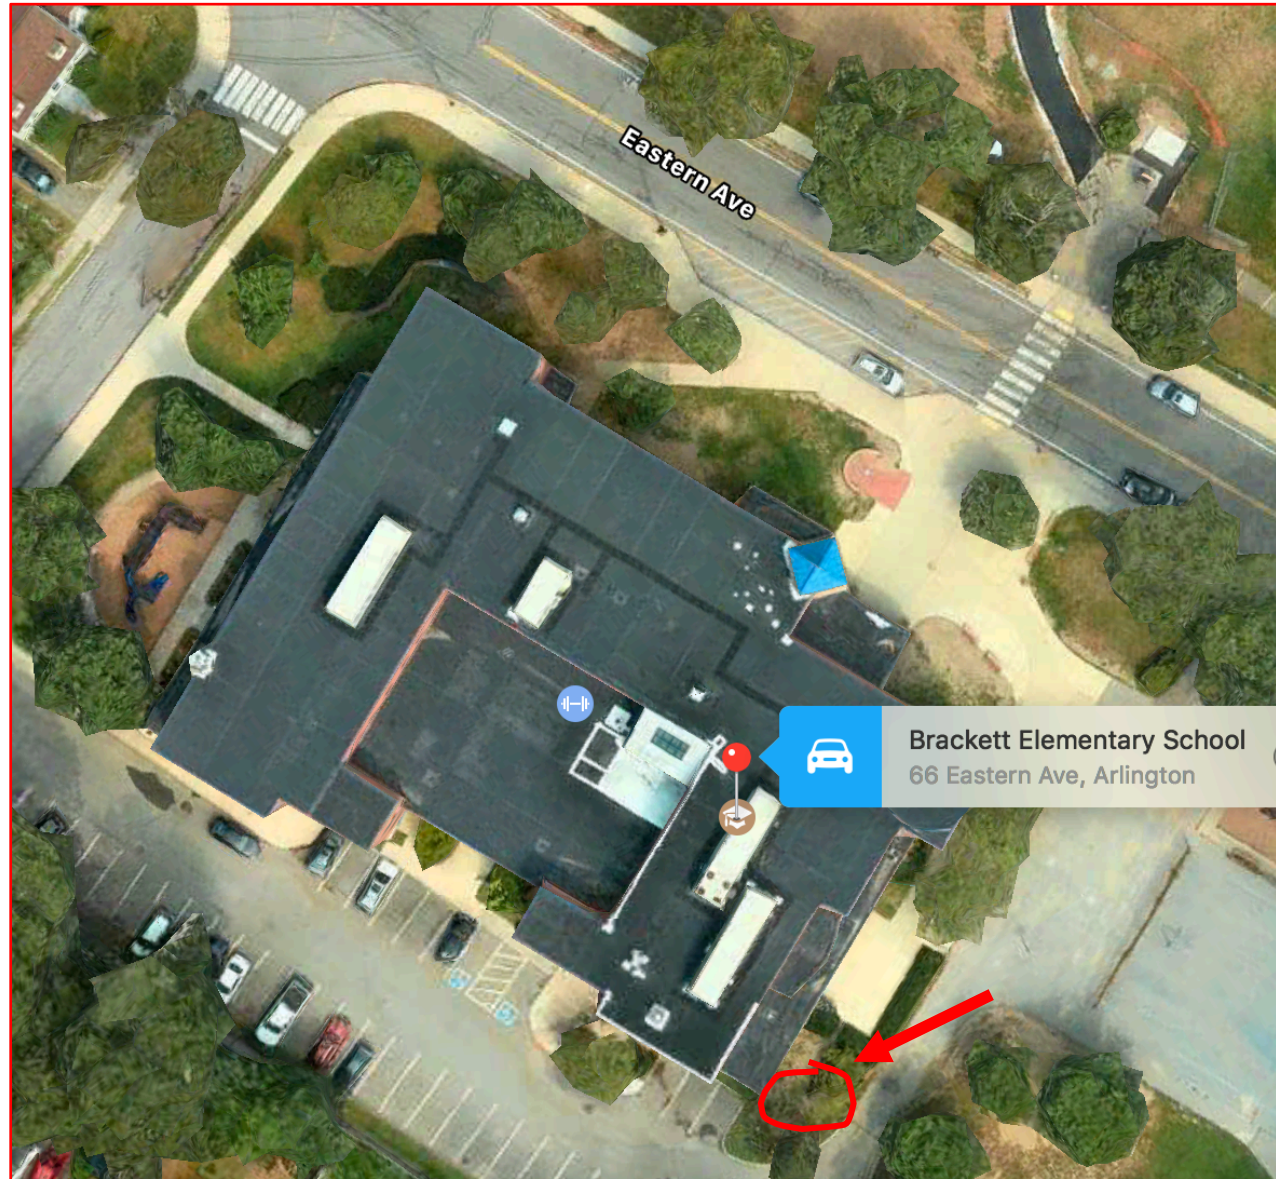

Bishop Elementary School: 25 Columbia Road
The textile bin is located off the school parking lot off Stowcroft Road

Brackett Elementary School: 66 Eastern Ave
Textile bins located behind the school off the staff parking lot (off Fayette Street)

Dallin Elementary School: 185 Florence Ave
Textile bin is located behind the school off the staff parking lot (off George Street)

Gibbs School: 41 Foster Street
The textile bin is located in the back of the school off Tufts Avenue

Hardy Elementary School: 52 Lake Street
The textile bin is located off the staff parking lot off Brooks Avenue

Ottoson Middle School: 63 Acton Street
The textile bin is located off the upper staff parking lot off Acton Street

Thompson Elementary School: 187 Everett Street
The textile bins are located near the school entrance off Everett Street