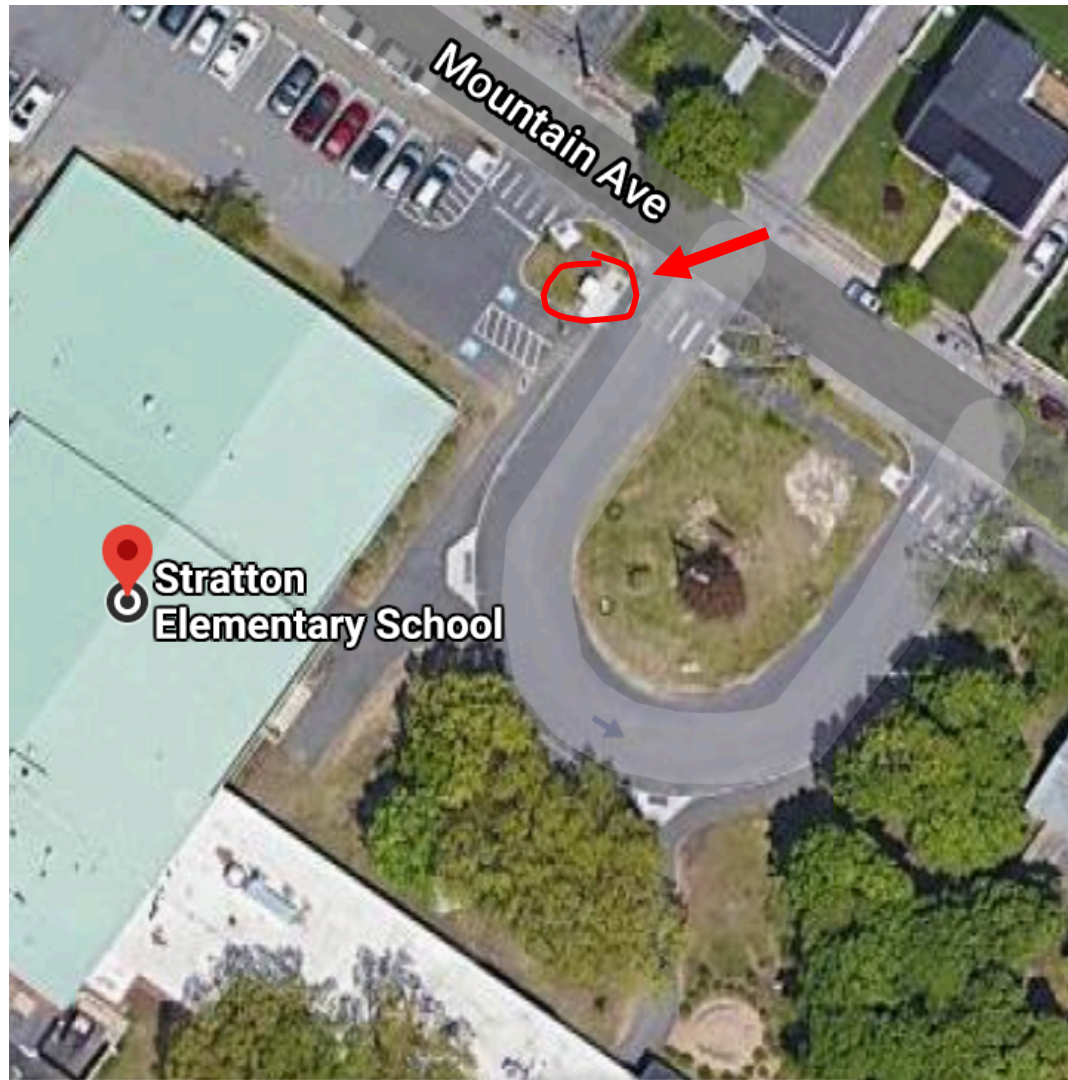

Peirce Elementary School: 85 Park Avenue Extension
Textile bin is located at the front of the school off Blossom Street

Stratton Elementary School: 180 Mountain Avenue
The textile bin is located near the front of the school off Mountain Avenue