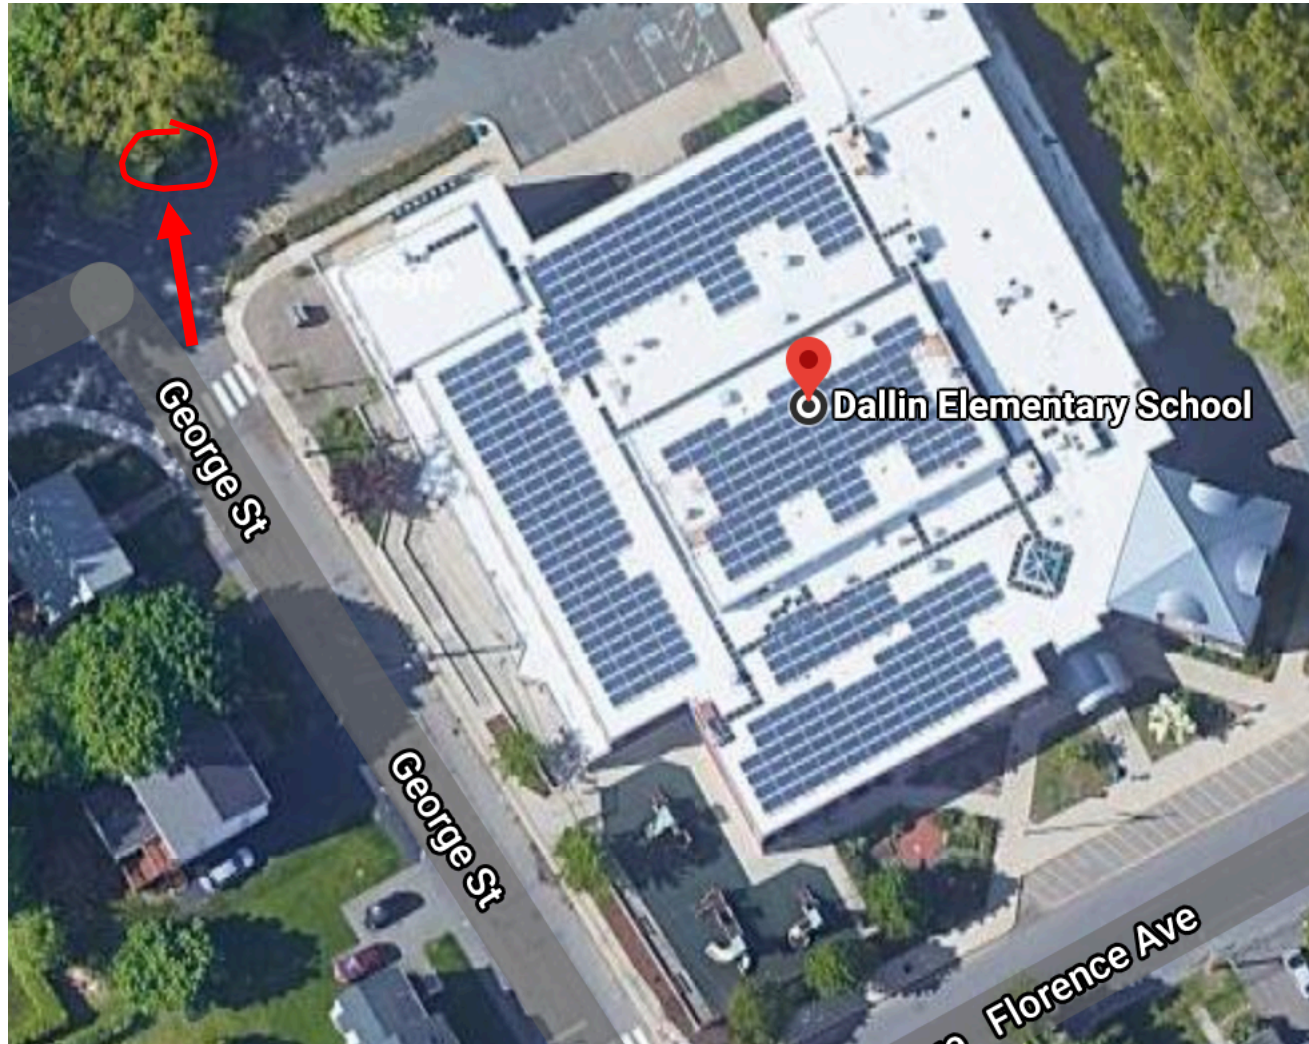

Bishop Elementary School: 25 Columbia Road
The textile bin is located off the school parking lot off Stowcroft Road

Brackett Elementary School: 66 Eastern Ave
Textile bins located behind the school off the staff parking lot (off Fayette Street)

Dallin Elementary School: 185 Florence Ave
Textile bin is located behind the school off the staff parking lot (off George Street)

Gibbs School: 41 Foster Street
The textile bin is located in the back of the school off Tufts Avenue

Peirce Elementary School: 85 Park Avenue Extension
Textile bin is located at the front of the school off Blossom Street

Stratton Elementary School: 180 Mountain Avenue
The textile bin is located near the front of the school off Mountain Avenue

Thompson Elementary School: 187 Everett Street
The textile bins are located near the school entrance off Everett Street