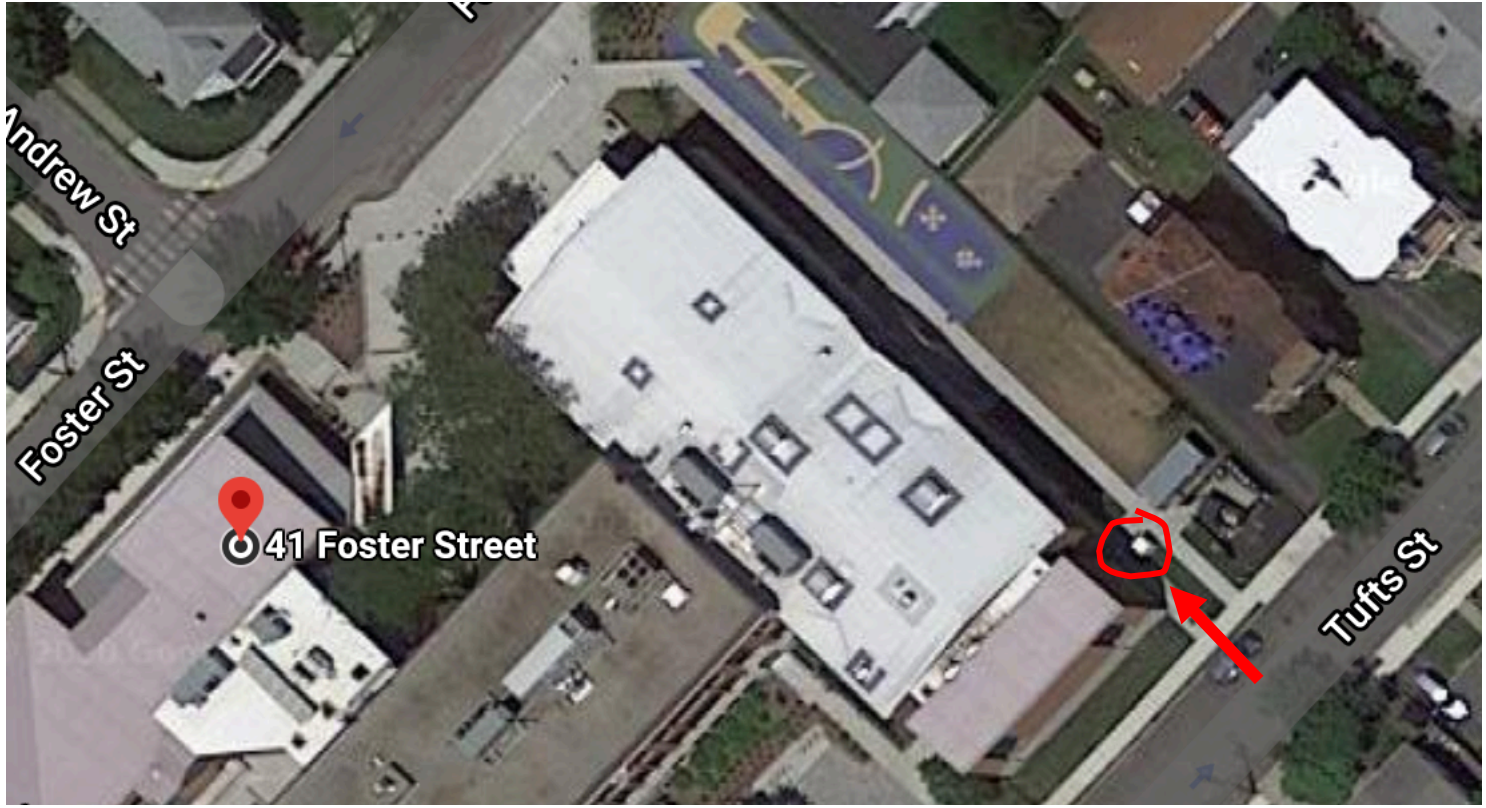

Bishop Elementary School: 25 Columbia Road
The textile bin is located off the school parking lot off Stowcroft Road

Brackett Elementary School: 66 Eastern Ave
Textile bins located behind the school off the staff parking lot (off Fayette Street)

Dallin Elementary School: 185 Florence Ave
Textile bin is located behind the school off the staff parking lot (off George Street)

Gibbs School: 41 Foster Street
The textile bin is located in the back of the school off Tufts Avenue

Hardy Elementary School: 52 Lake Street
The textile bin is located off the staff parking lot off Brooks Avenue

Ottoson Middle School: 63 Acton Street
The textile bin is located off the upper staff parking lot off Acton Street

Thompson Elementary School: 187 Everett Street
The textile bins are located near the school entrance off Everett Street