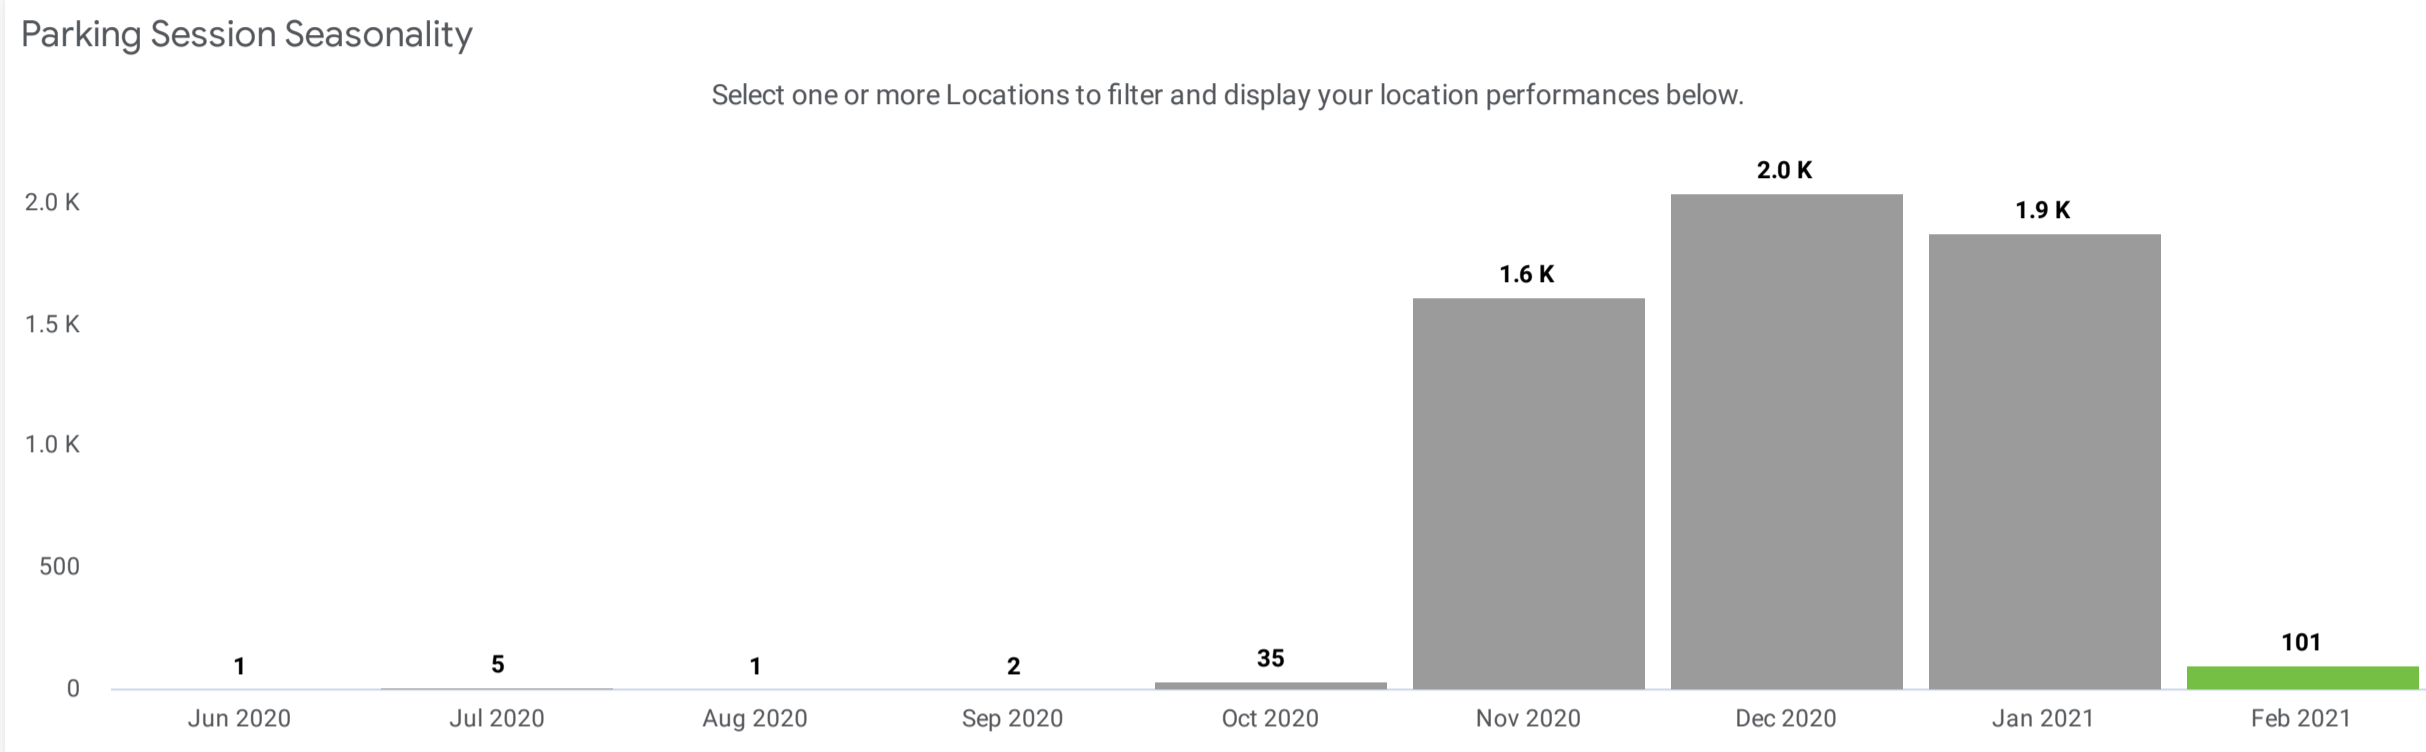

## Parking Session Seasonality

## When are your locations the busiest?

Traffic Calendar

% Day Traffic out of the year = # of parking sessions in a day / Total # of parking sessions in a year.

Day	Monday	Tuesday	Wednesday	Thursday	Friday	Saturday	Sunday
W49/2020	1.34%	1.70%	1.42%	1.76%	1.27%		
W50/2020	1.67%	1.49%	1.54%	1.70%	1.59%		
W51/2020	1.51%	1.59%	1.76%	0.18%	1.74%	1.58%	
W52/2020	1.51%	1.67%	1.86%	0.75%	0.11%	0.54%	
W53/2020	1.02%	1.13%	1.47%	1.16%			