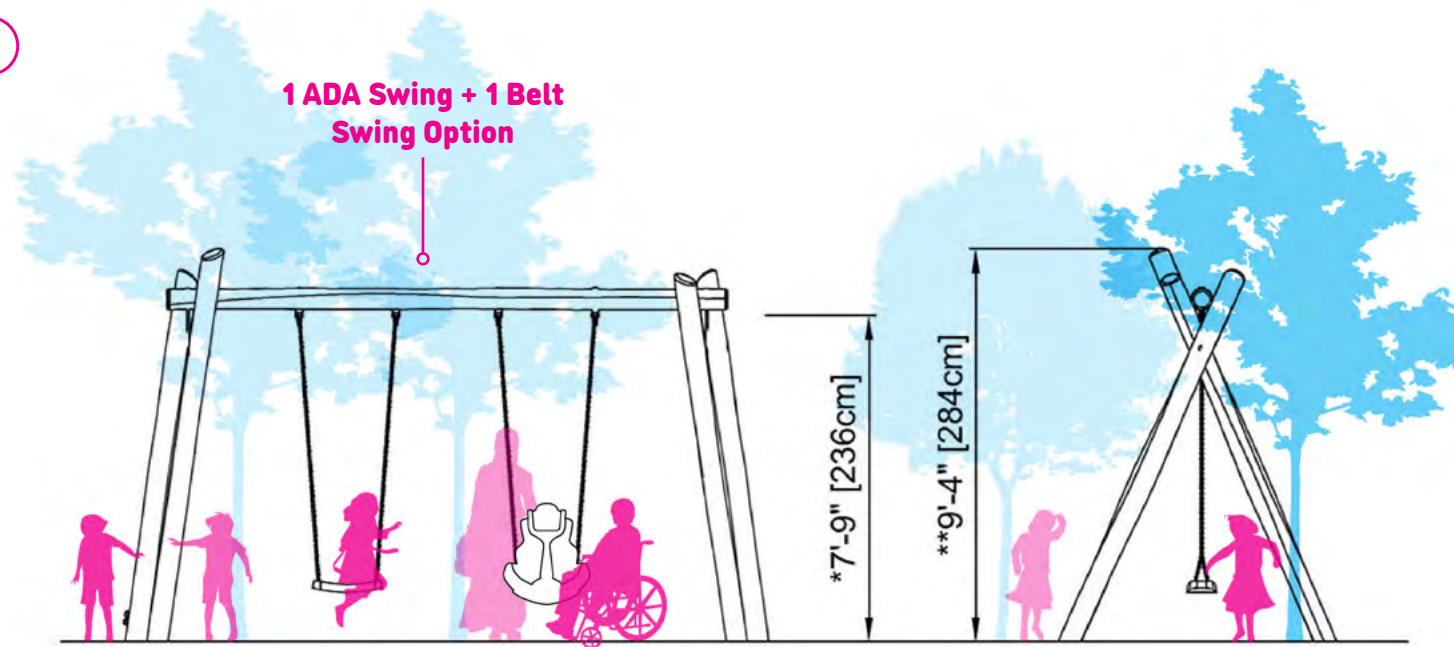

Swing Option - Elevations

1

KOMPAN One Bay Swing