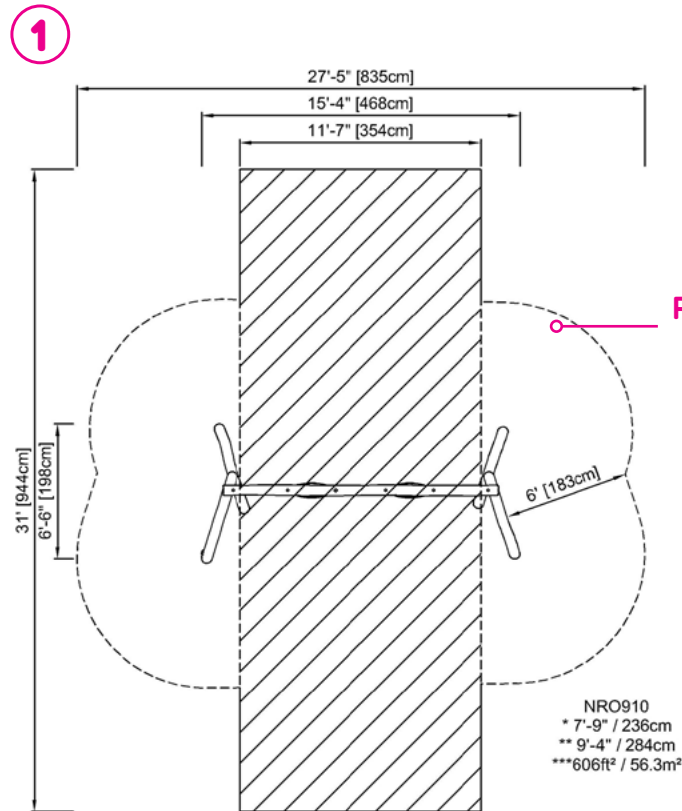

# Swing Option - 2 Tot, 1 ADA, 3 Belt, 1 Basket

To Community Garden →

SCALE: 1" = 12.5'

# Swing Option - 2 Tot, 1 ADA, 3 Belt, 1 Basket

Play Surfacing Area + Landing Zone

1 ADA Swing + 1 Belt Swing Option

NRO910

**KOMPAN One Bay Swing**

2 Tot Swings

2 Belt Swings

1 Basket Swing