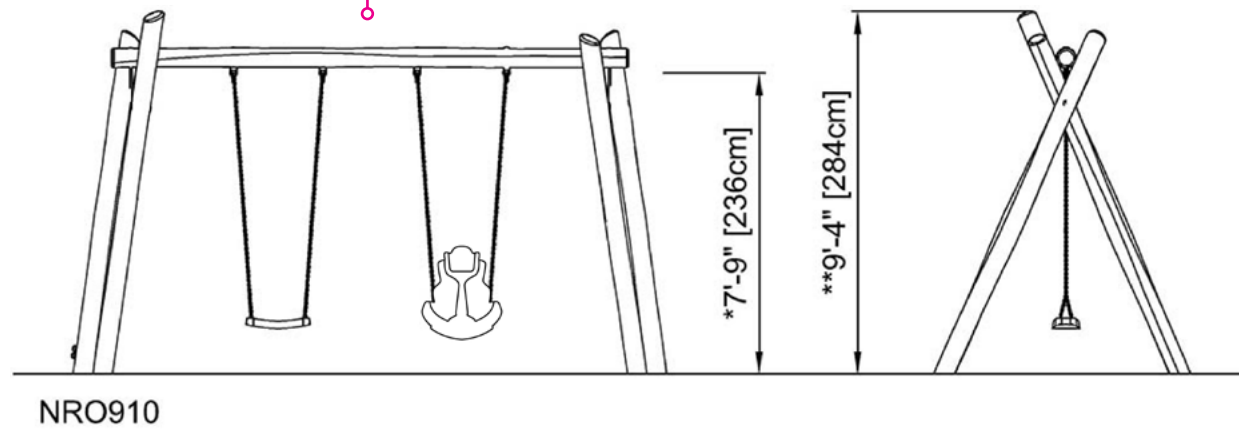

# Swing Option - 2 Tot, 1 ADA, 3 Belt, 1 Basket

To Community Garden →

SCALE: 1" = 12.5'

# Swing Option - 2 Tot, 1 ADA, 3 Belt, 1 Basket

Play Surfacing Area + Landing Zone

1 ADA Swing + 1 Belt Swing Option

NRO910

**KOMPAN One Bay Swing**

2 Tot Swings

2 Belt Swings

1 Basket Swing