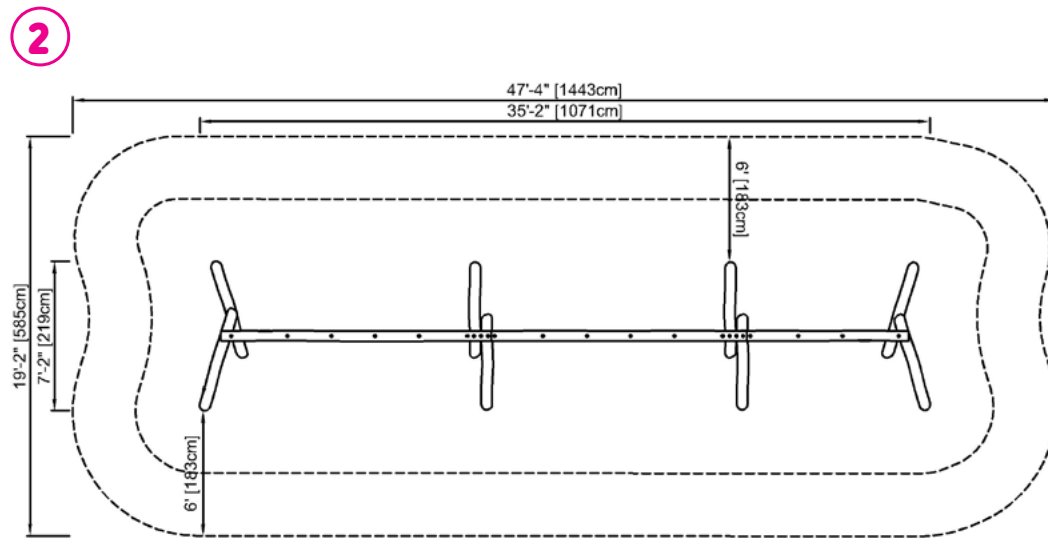

# Swing Option - 2 Tot, 1 ADA, 3 Belt, 1 Basket

To Community Garden →

SCALE: 1" = 12.5'

# Swing Option - 2 Tot, 1 ADA, 3 Belt, 1 Basket

Play Surfacing Area + Landing Zone

1 ADA Swing + 1 Belt Swing Option

NRO910

**KOMPAN One Bay Swing**

2 Tot Swings

2 Belt Swings

1 Basket Swing