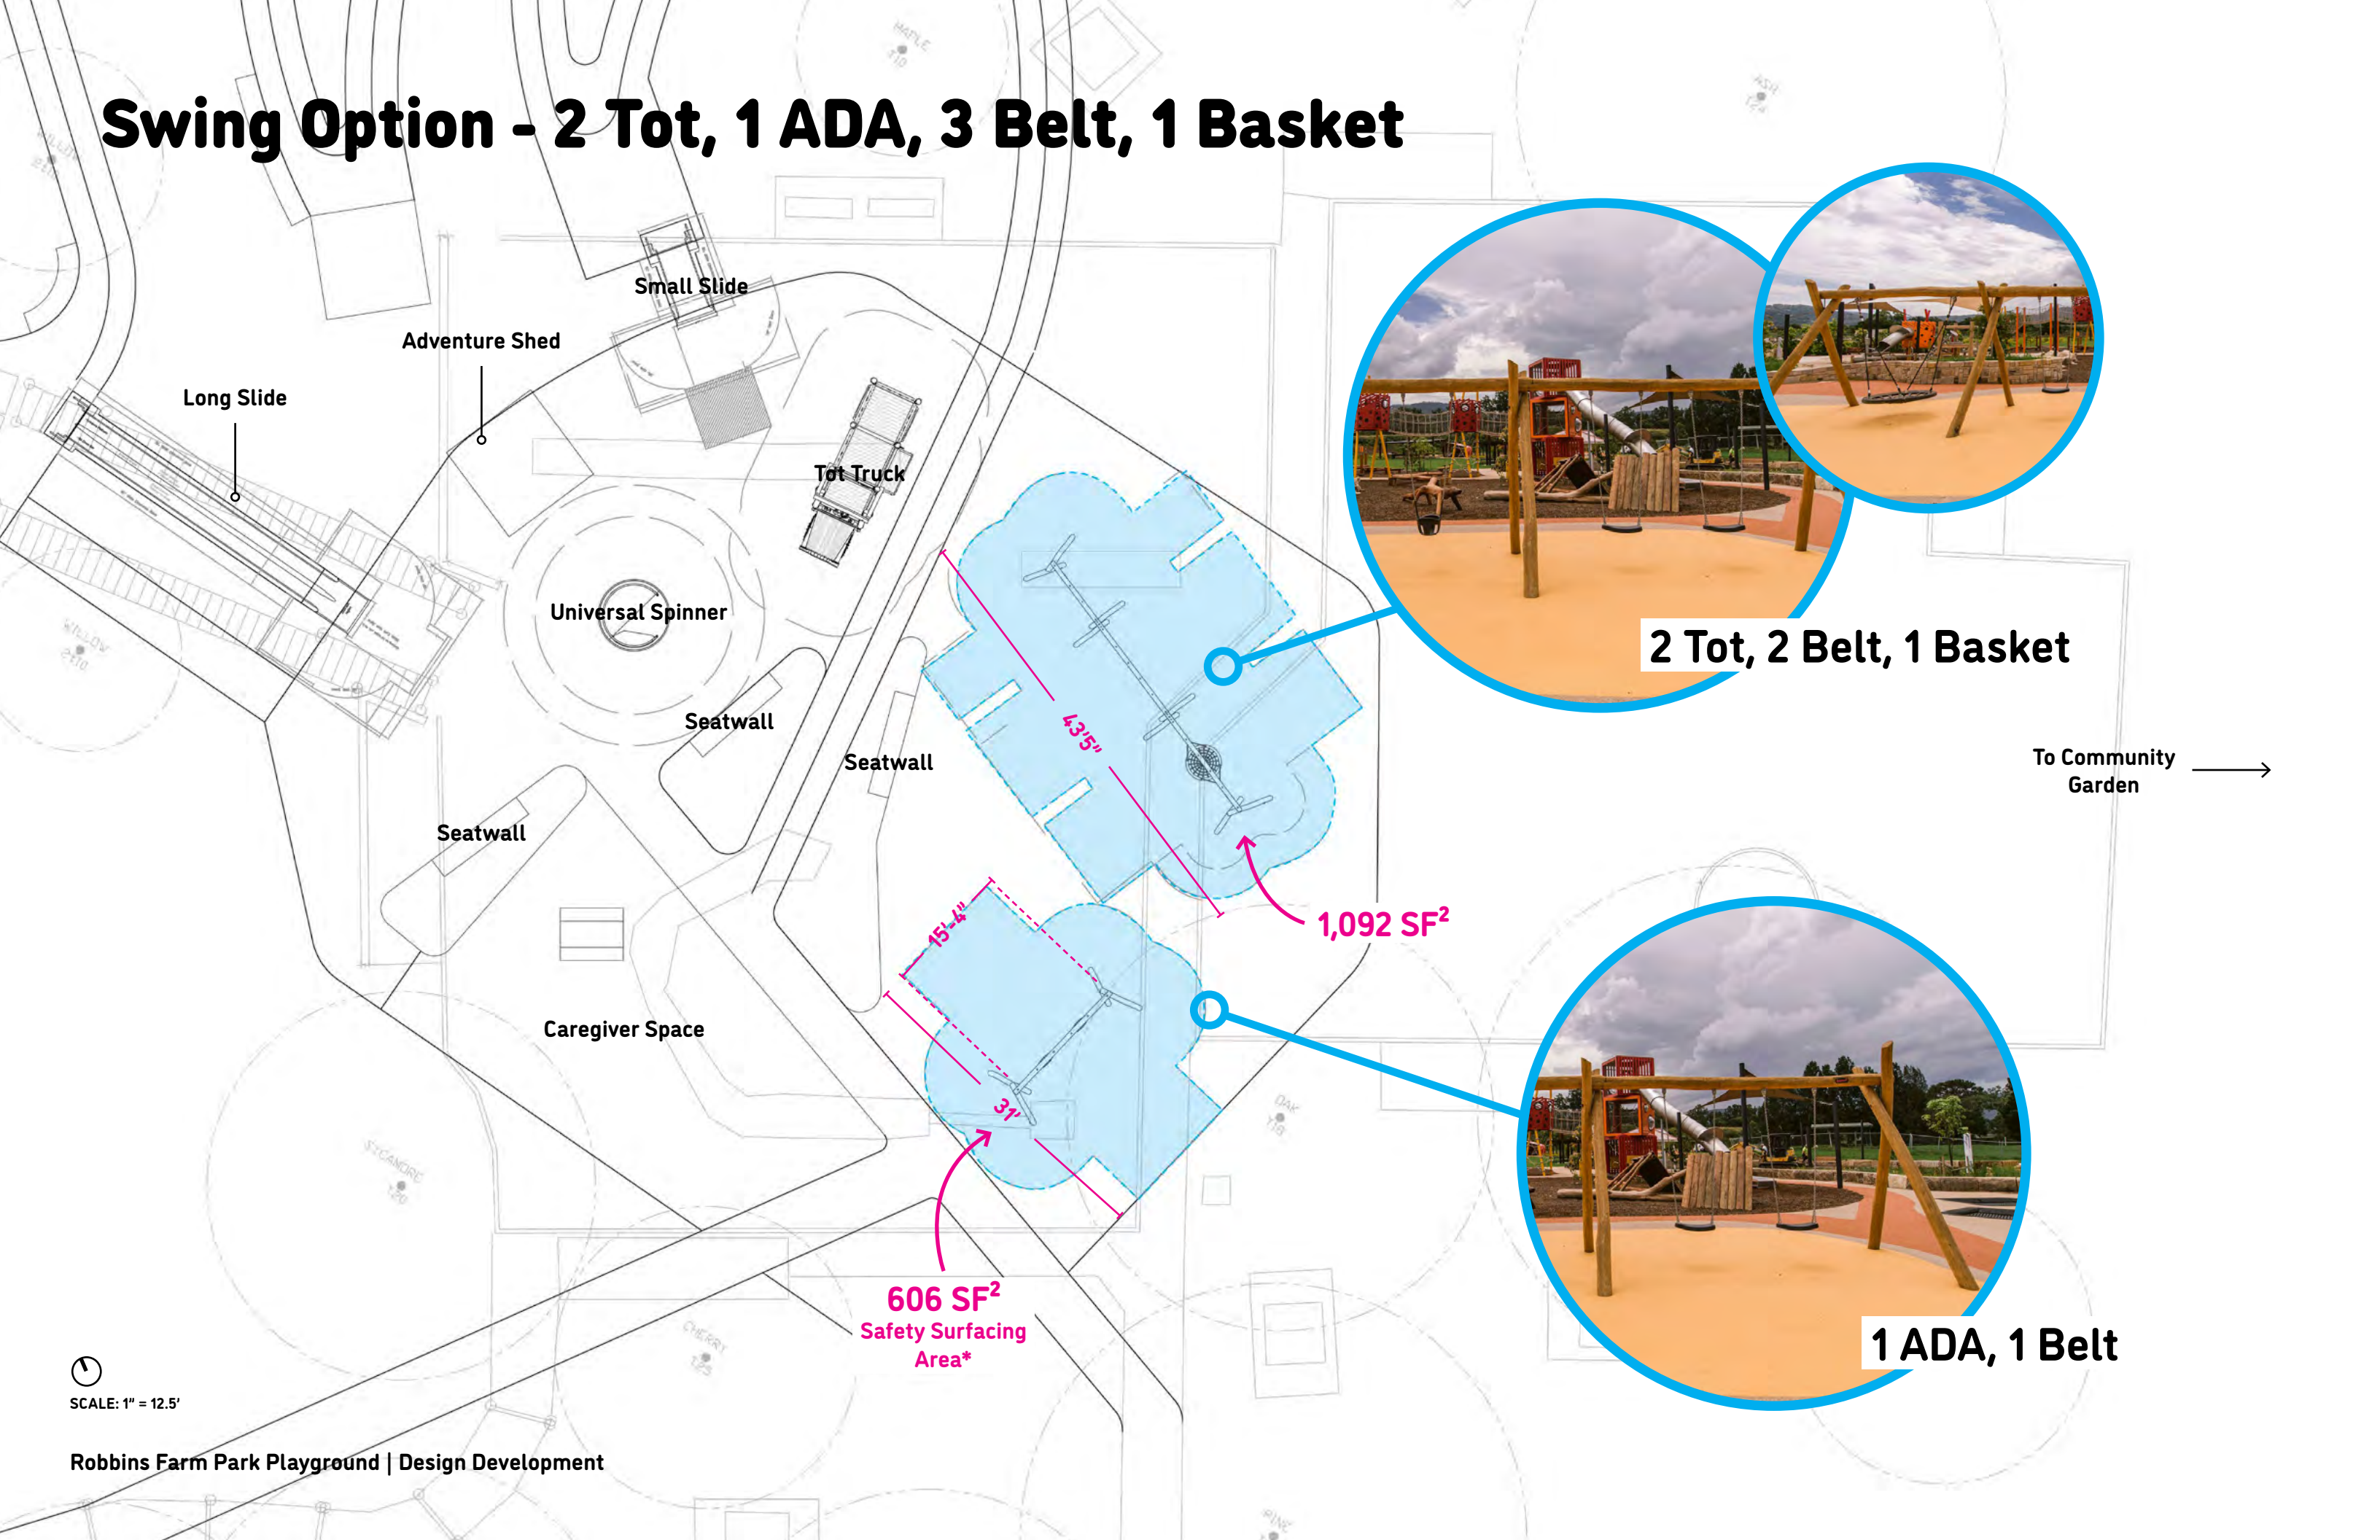

# Swing Option - 2 Tot, 1 ADA, 3 Belt, 1 Basket

To Community Garden →

SCALE: 1" = 12.5'

# Swing Option - 2 Tot, 1 ADA, 3 Belt, 1 Basket

Play Surfacing Area + Landing Zone

1 ADA Swing + 1 Belt Swing Option

NRO910

**KOMPAN One Bay Swing**

2 Tot Swings

2 Belt Swings

1 Basket Swing

NRO925

**KOMPAN Three Bay Swing**

# Swing Option - Elevations

1

**KOMPAN One Bay Swing**

2

**KOMPAN Three Bay Swing**