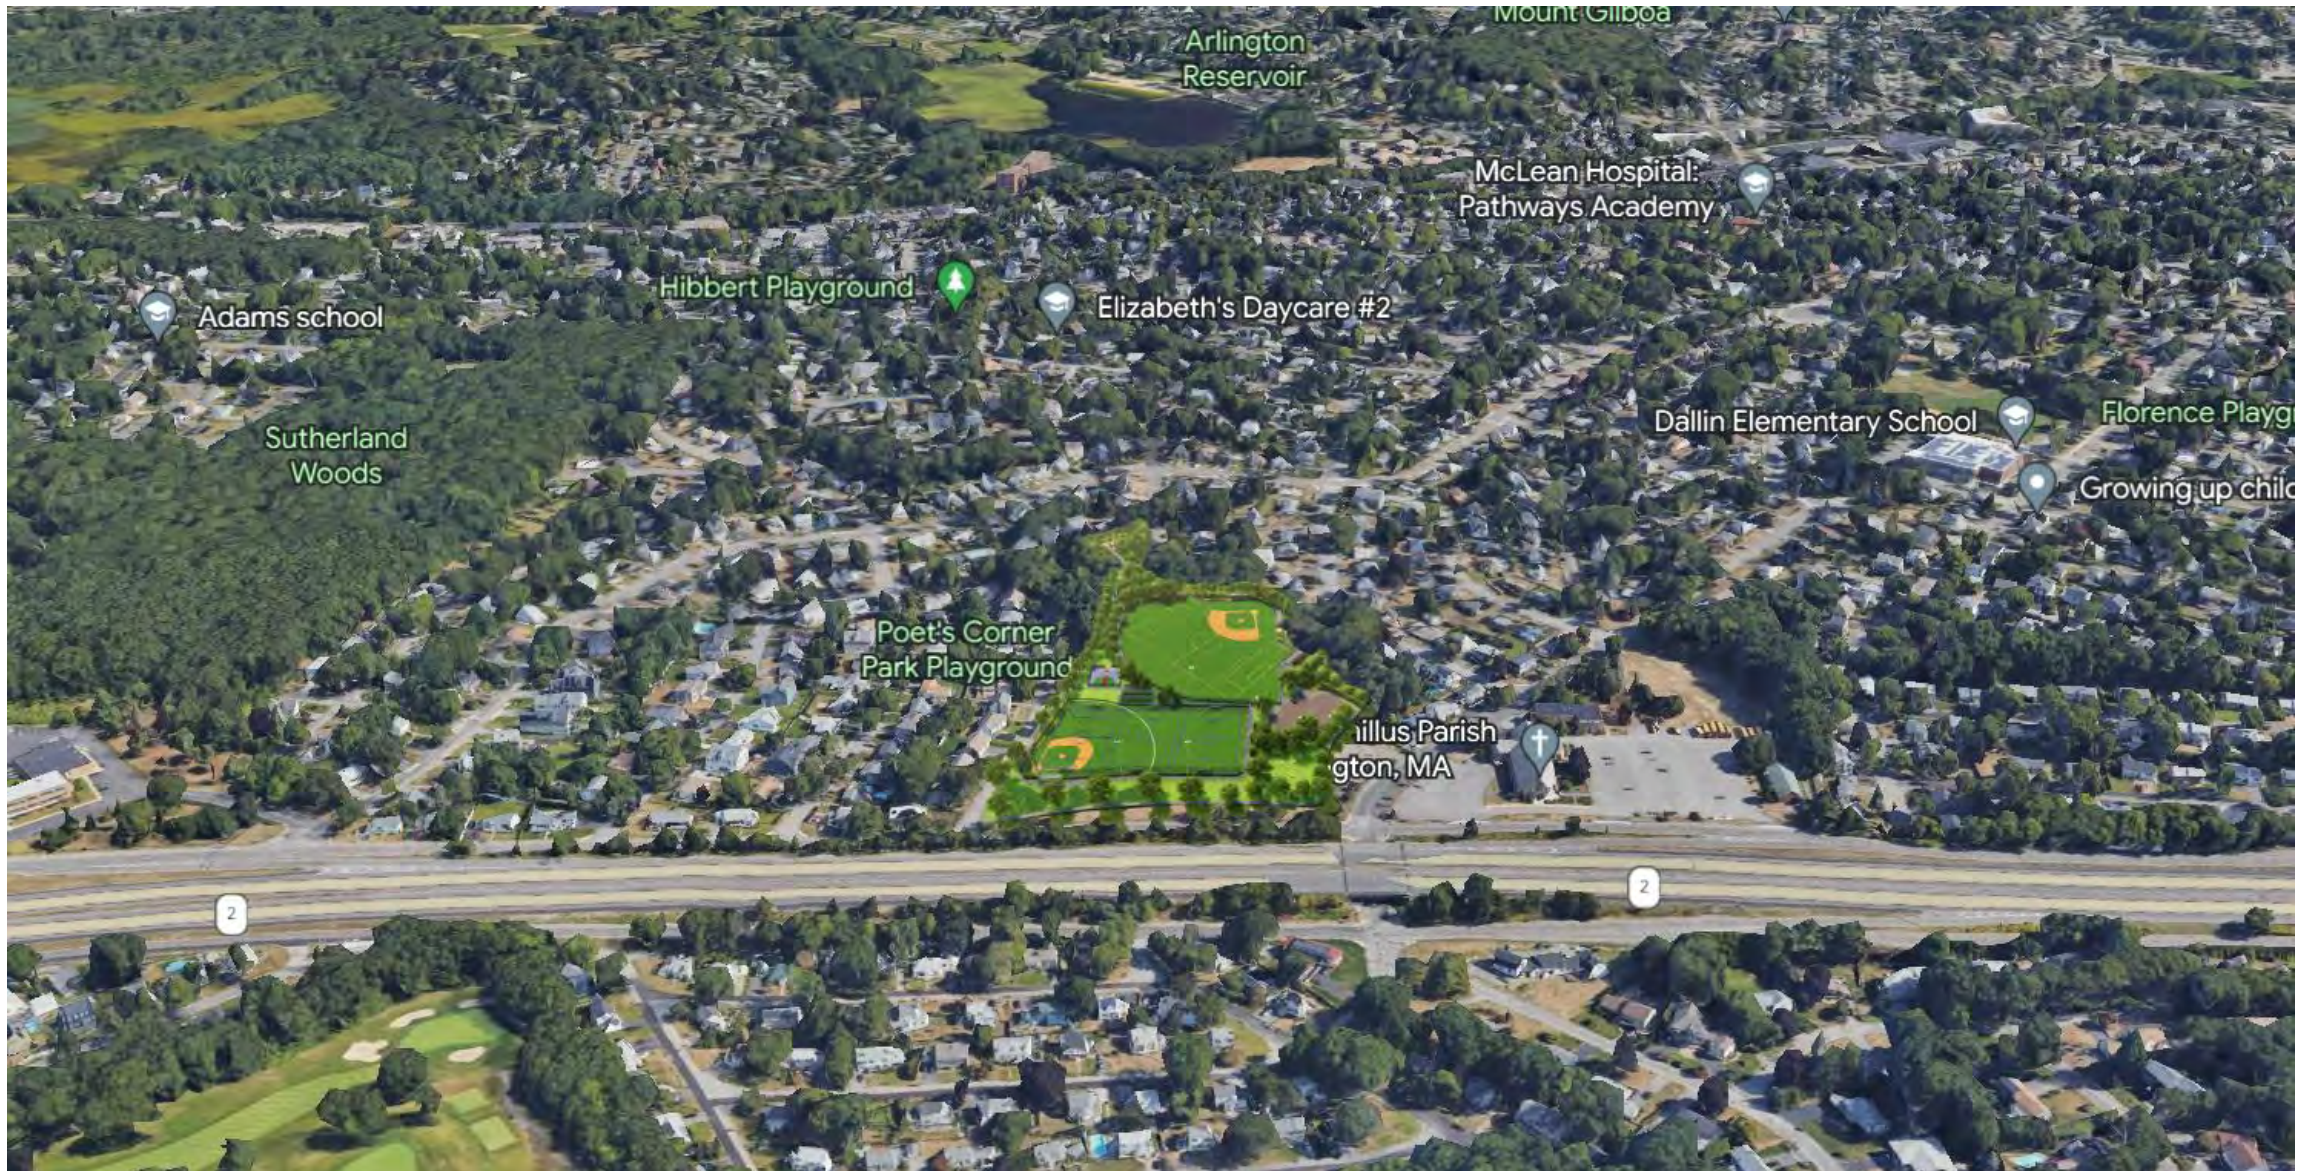

3-D CONCEPTUAL RENDERINGS
FOR POTENTIAL RENOVATION OF

Poets Corner

**Please note that these are not final designs.
Final designs come later in the project's
timeline after additional meetings with the
public and the appropriate Arlington Boards,
Committees, and Commissions.**

Vision
Sports Design

Poet's Corner
Park Playground

Saint Genesius Parish
Arlington, MA

Concord Avenue

42°24'58.9\"N 71°11'42.1\"W

2