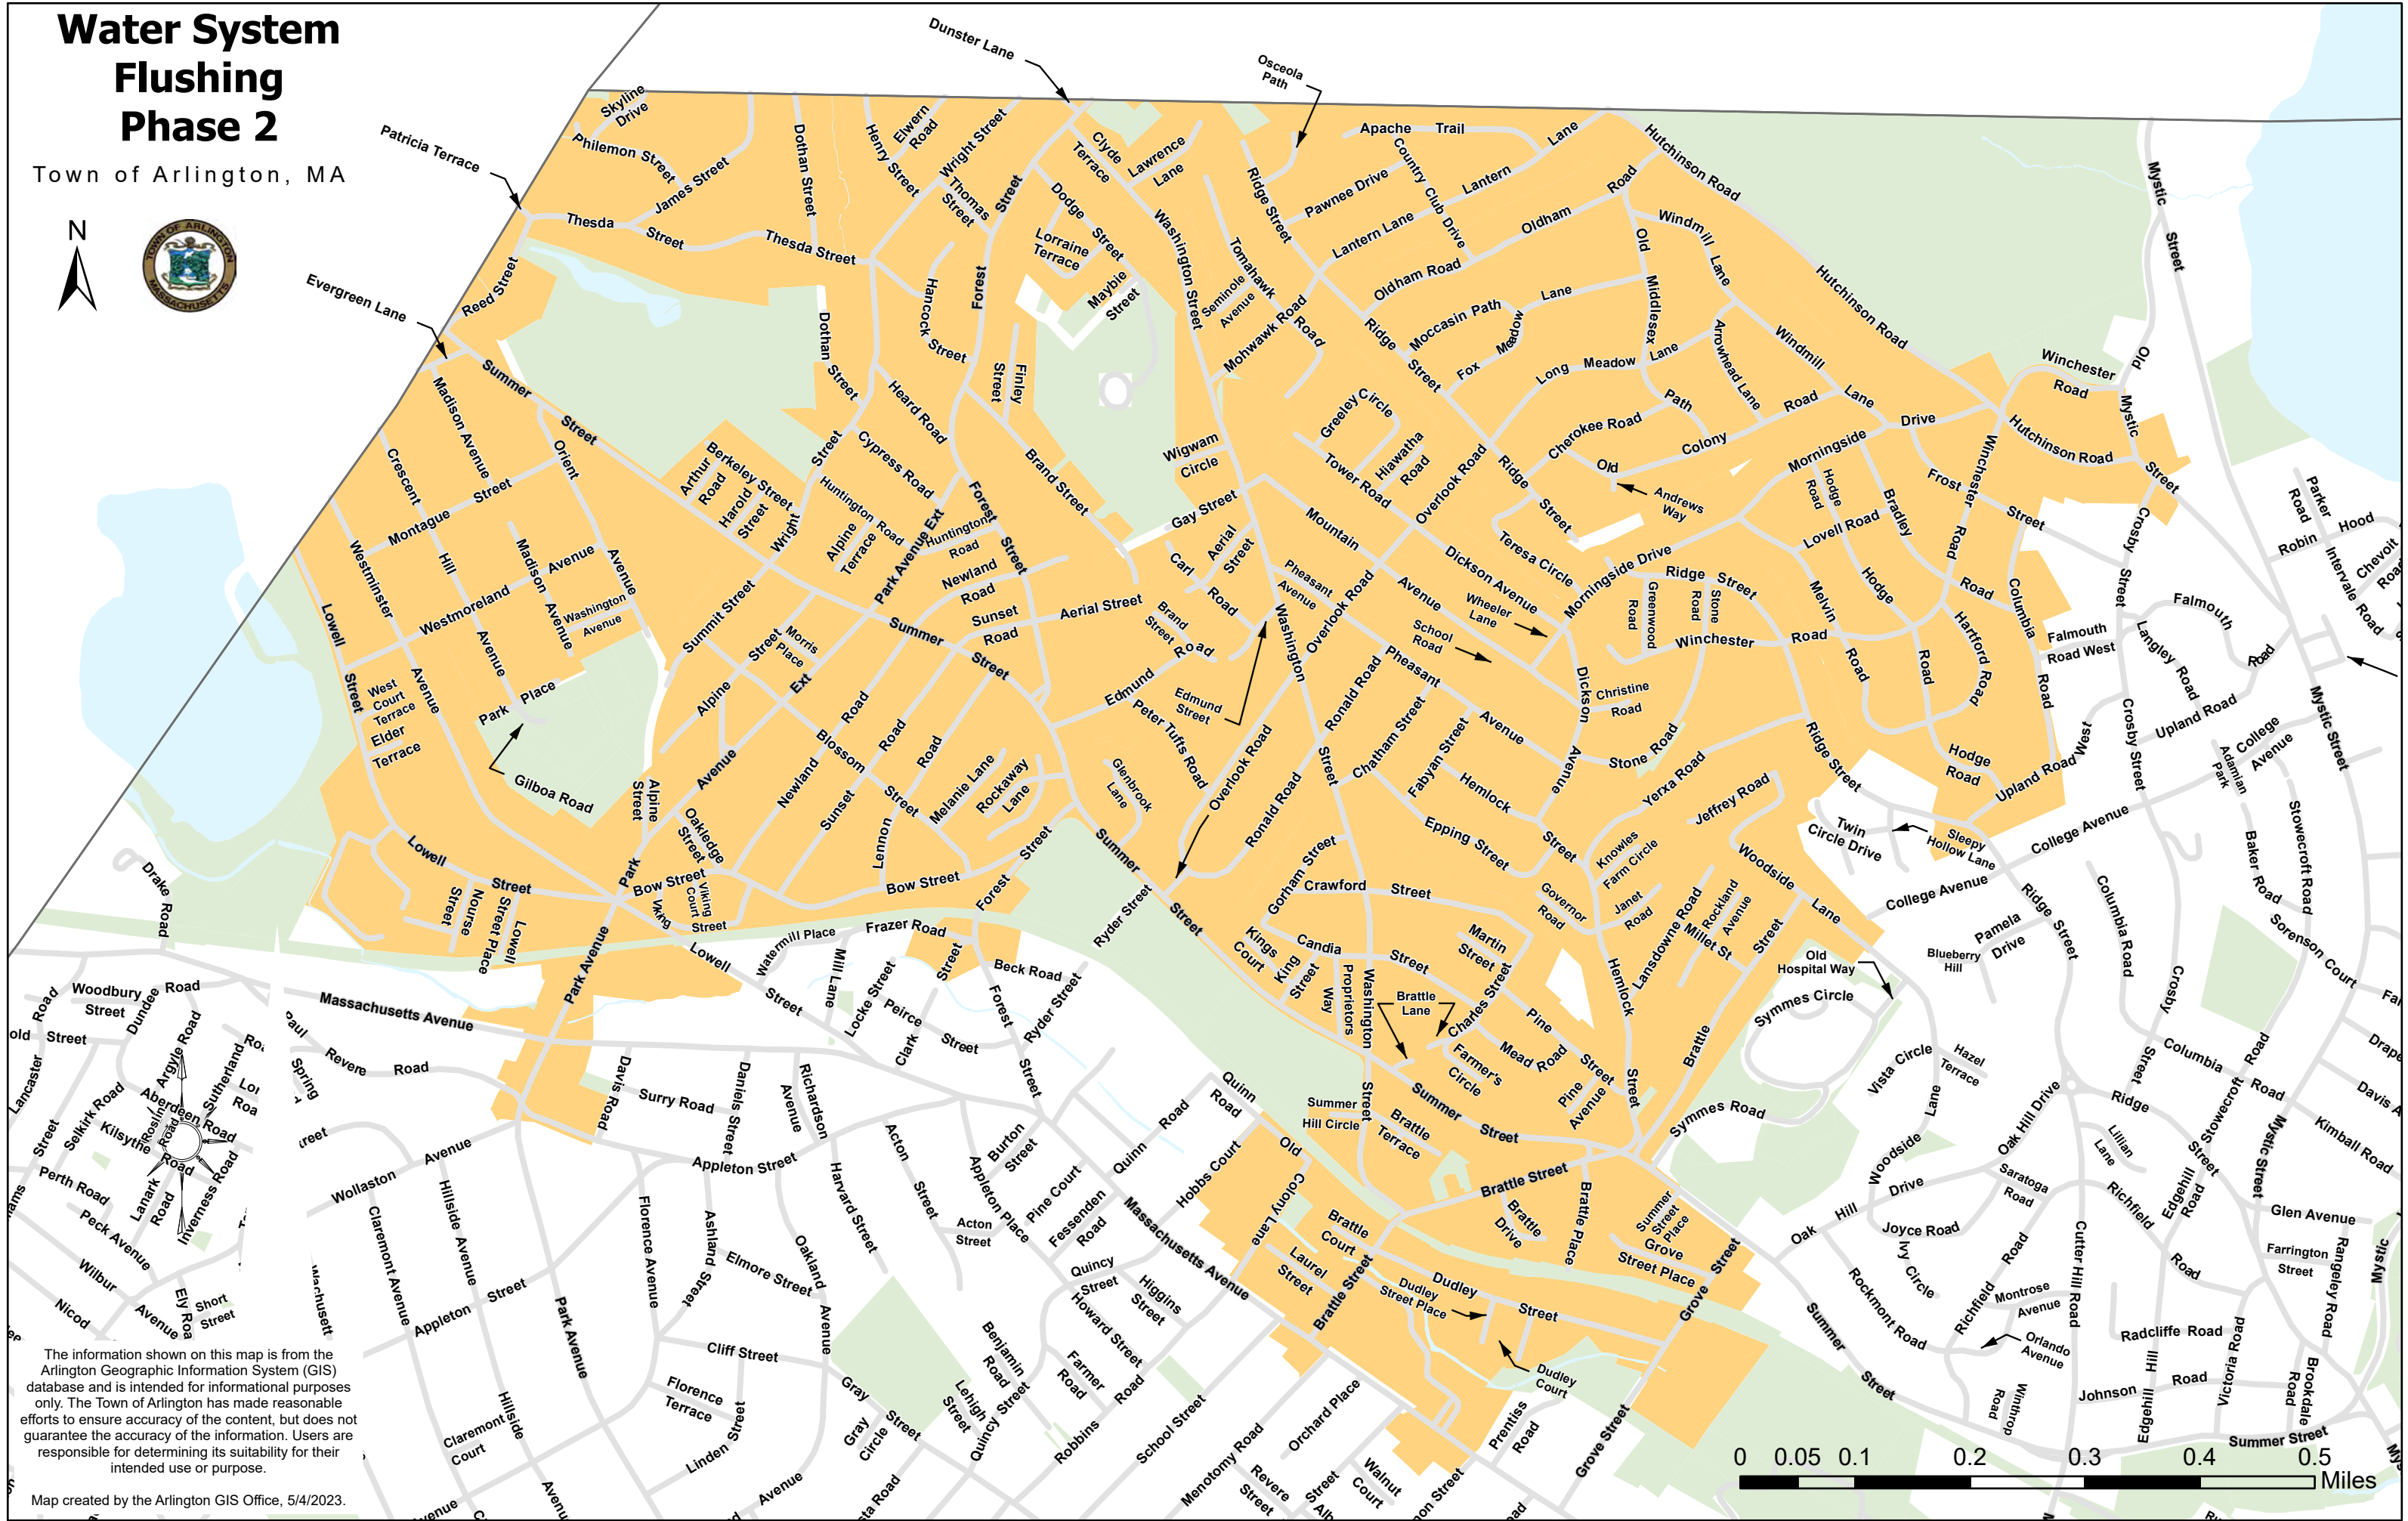

Water System Flushing Phase 2

Town of Arlington, MA

The information shown on this map is from the Arlington Geographic Information System (GIS) database and is intended for informational purposes only. The Town of Arlington has made reasonable efforts to ensure accuracy of the content, but does not guarantee the accuracy of the information. Users are responsible for determining its suitability for their intended use or purpose.

Map created by the Arlington GIS Office, 5/4/2023.