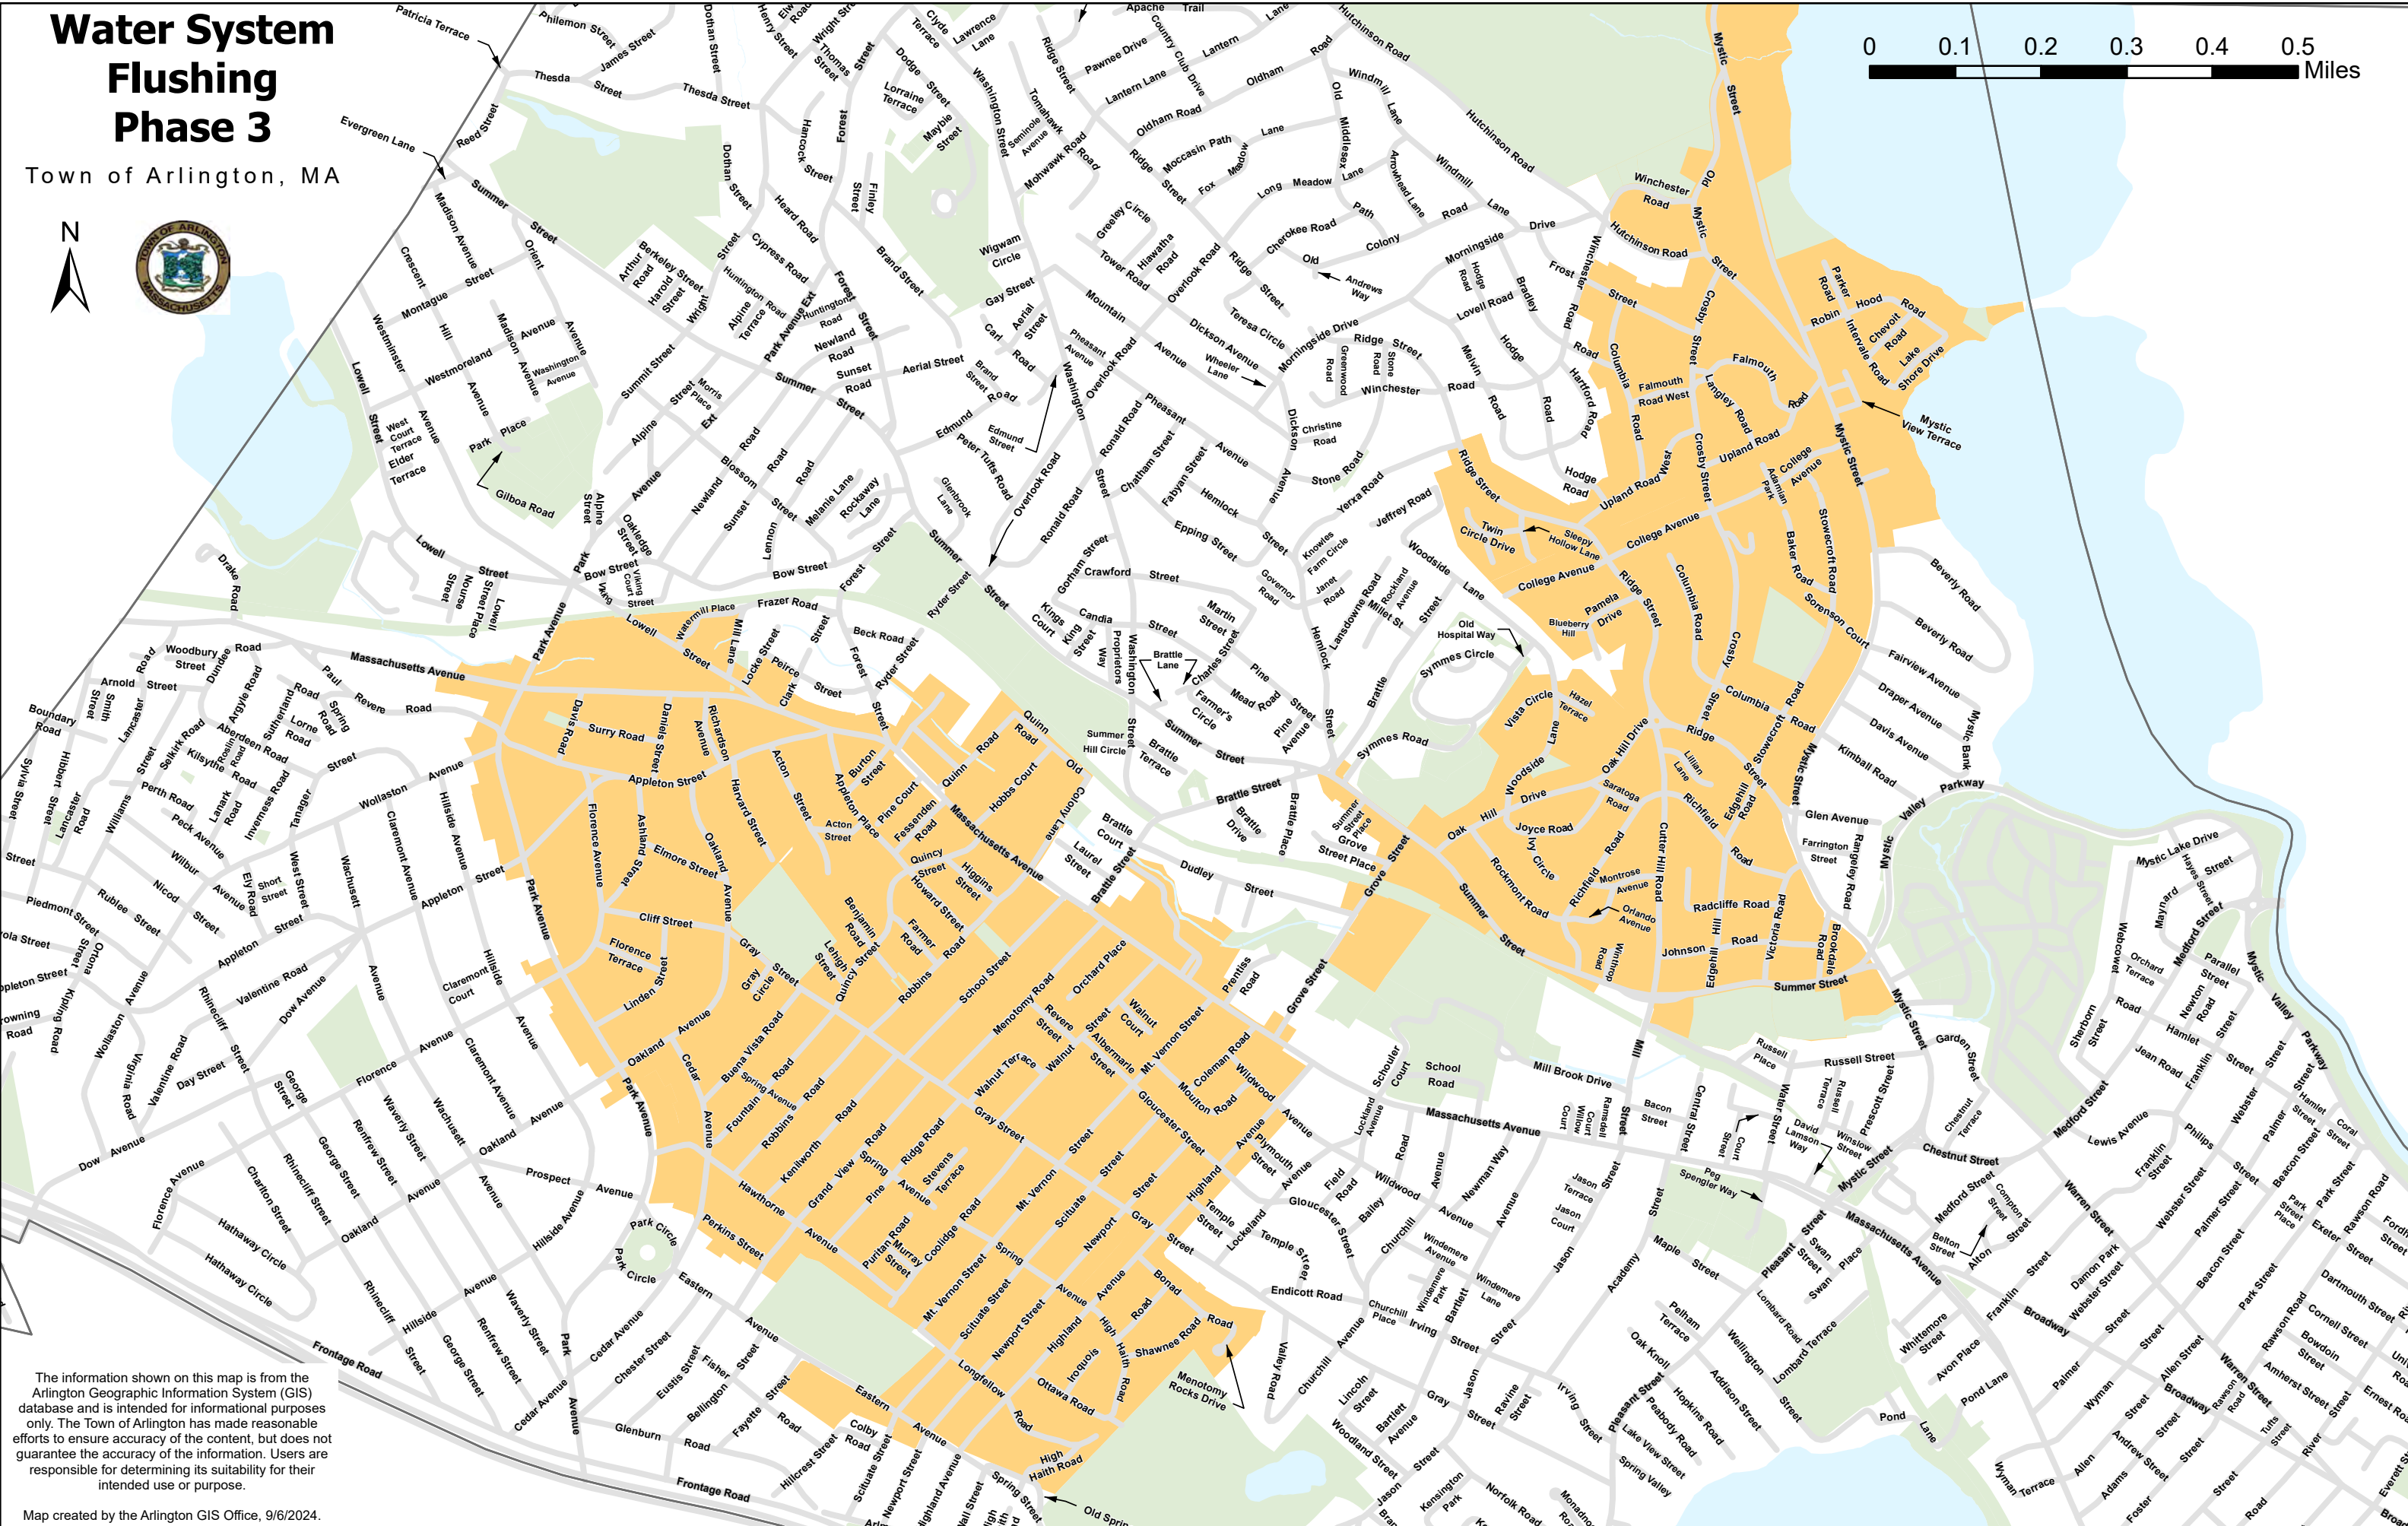

Water System Flushing Phase 3

Town of Arlington, MA

The information shown on this map is from the Arlington Geographic Information System (GIS) database and is intended for informational purposes only. The Town of Arlington has made reasonable efforts to ensure accuracy of the content, but does not guarantee the accuracy of the information. Users are responsible for determining its suitability for their intended use or purpose.

Map created by the Arlington GIS Office, 9/6/2024.